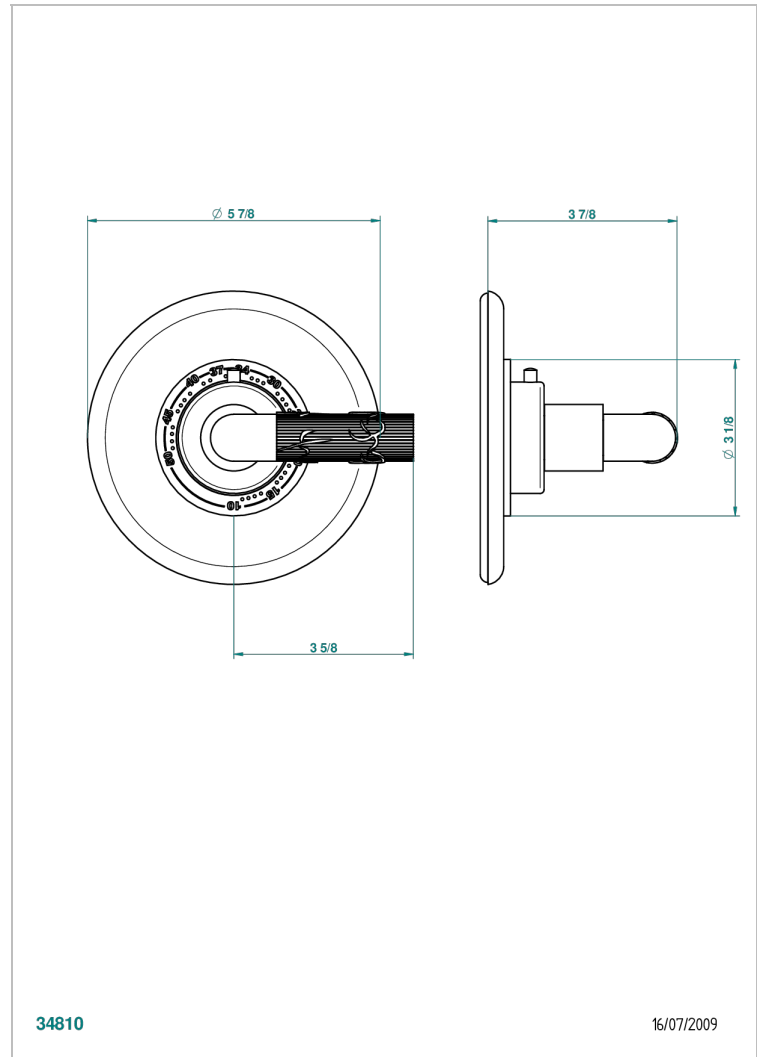

BAMBOU BLACK CRYSTAL

A33-15EN16EM

Trim for Eurotherm thermostat n° 8105N, 8200N, 8300

THG[®]
PARIS

CHARACTERISTIC

- BamboU Black crystal
- Trim for Eurotherm thermostat n° 8105N, 8200N, 8300

RELATED SKU'S

- Ref. G00-8105N 1/2" Eurotherm thermostat, 40 l/min with wax cartridge
- Ref. G00-8200N 3/4" Eurotherm thermostat, 80 l/min