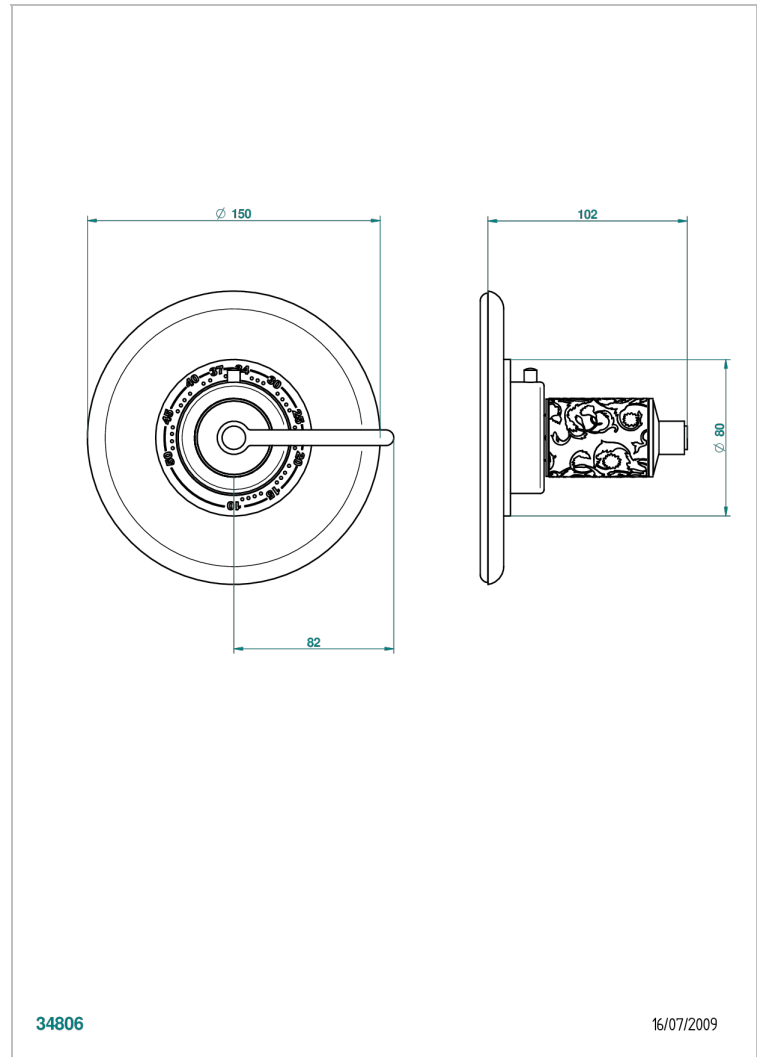

# FRIVOLE WITH LEVER

G2S-15EN16EM

Trim for Eurotherm thermostat n° 8105N, 8200N, 8300

THG<sup>®</sup>  
PARIS

## CHARACTERISTIC

- Frivole with lever
- Trim for Eurotherm thermostat n° 8105N, 8200N, 8300

## RELATED SKU'S

- Ref. G00-8105N 1/2" Eurotherm thermostat, 40 l/min with wax cartridge
- Ref. G00-8200N 3/4" Eurotherm thermostat, 80 l/min