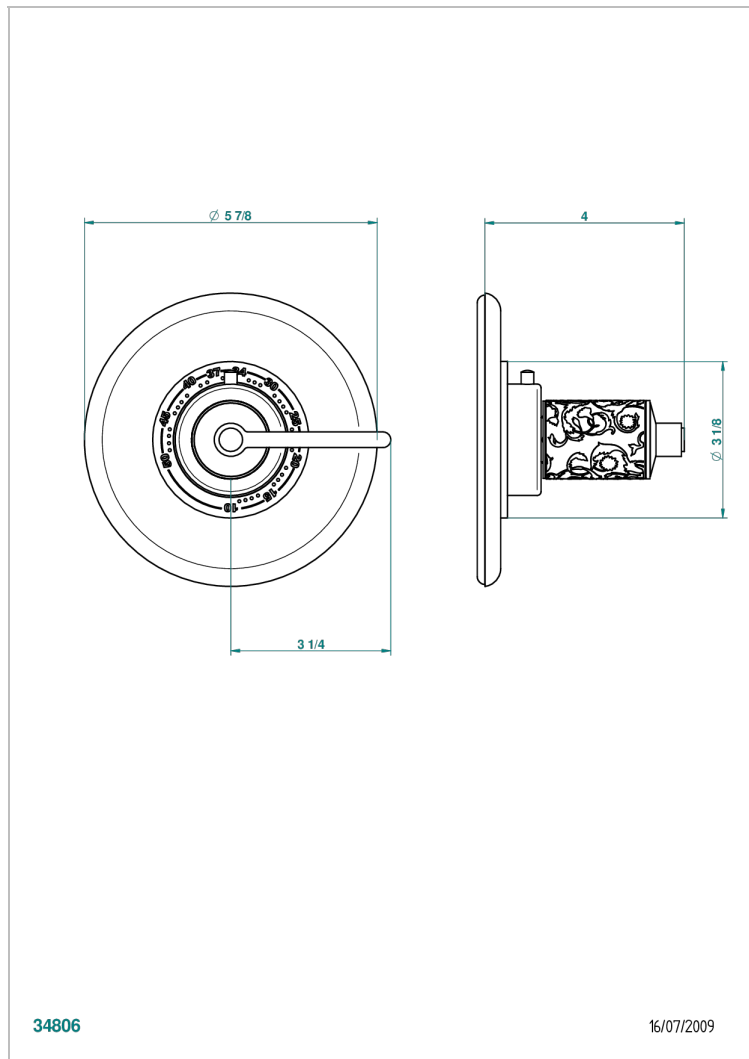

FRIVOLE WITH LEVER

G2S-15EN16EM

Trim for Eurotherm thermostat n° 8105N, 8200N, 8300

THG[®]
PARIS

CHARACTERISTIC

- Frivole with lever
- Trim for Eurotherm thermostat n° 8105N, 8200N, 8300

RELATED SKU'S

- Ref. G00-8105N 1/2" Eurotherm thermostat, 40 l/min with wax cartridge
- Ref. G00-8200N 3/4" Eurotherm thermostat, 80 l/min

AVAILABLE FINITIONS

Antique nickel - H28
Black ceram - D30
Blush PVD - H62
Brass color PVD - H49
Brown bronze color PVD - F33
Gold color PVD - H52

Graphite PVD - H64
Matt Umber PVD - H67
Matt blush PVD - H60
Matt brass color PVD - H50
Matt brown bronze color PVD - F34
Matt chrome - C02