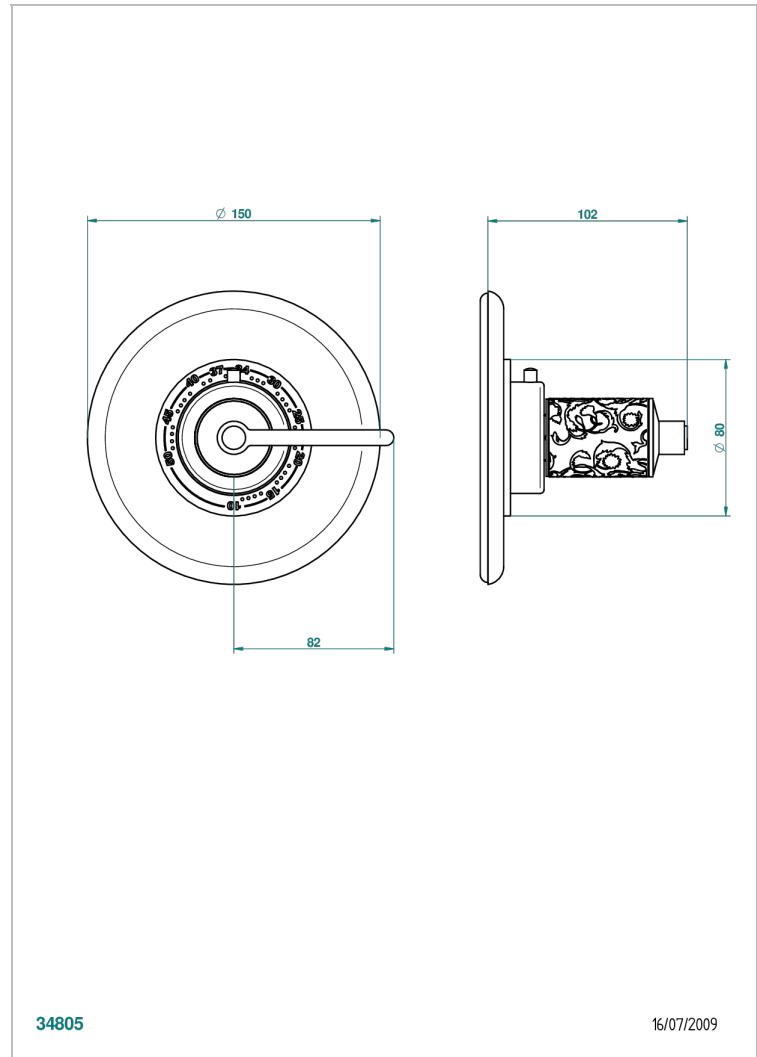

FROUFROU WITH LEVER HANDLES

G2P-15EN16EM

Trim plate and handle for eurotherm valve 8200/us & 8300/us

CHARACTERISTIC

- Froufrou with lever handles
- Trim plate and handle for eurotherm valve 8200/us & 8300/us