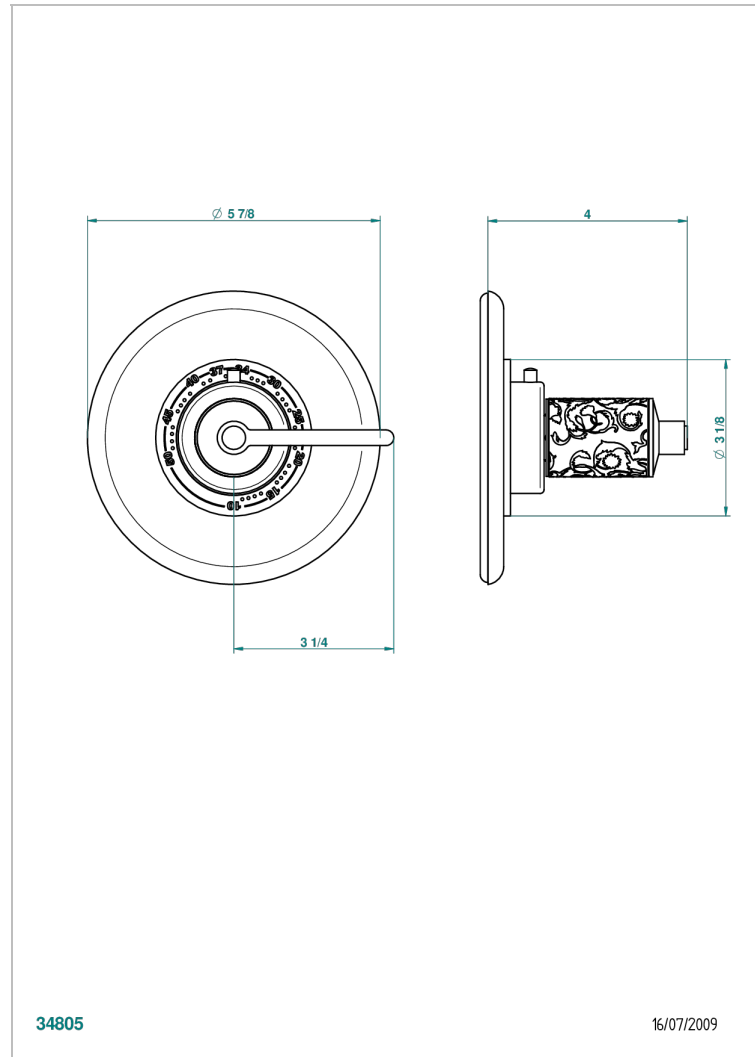

FROUFROU WITH LEVER HANDLES

G2P-15EN16EM

Trim plate and handle for eurotherm valve 8200/us & 8300/us

CHARACTERISTIC

- Froufrou with lever handles
- Trim plate and handle for eurotherm valve 8200/us & 8300/us