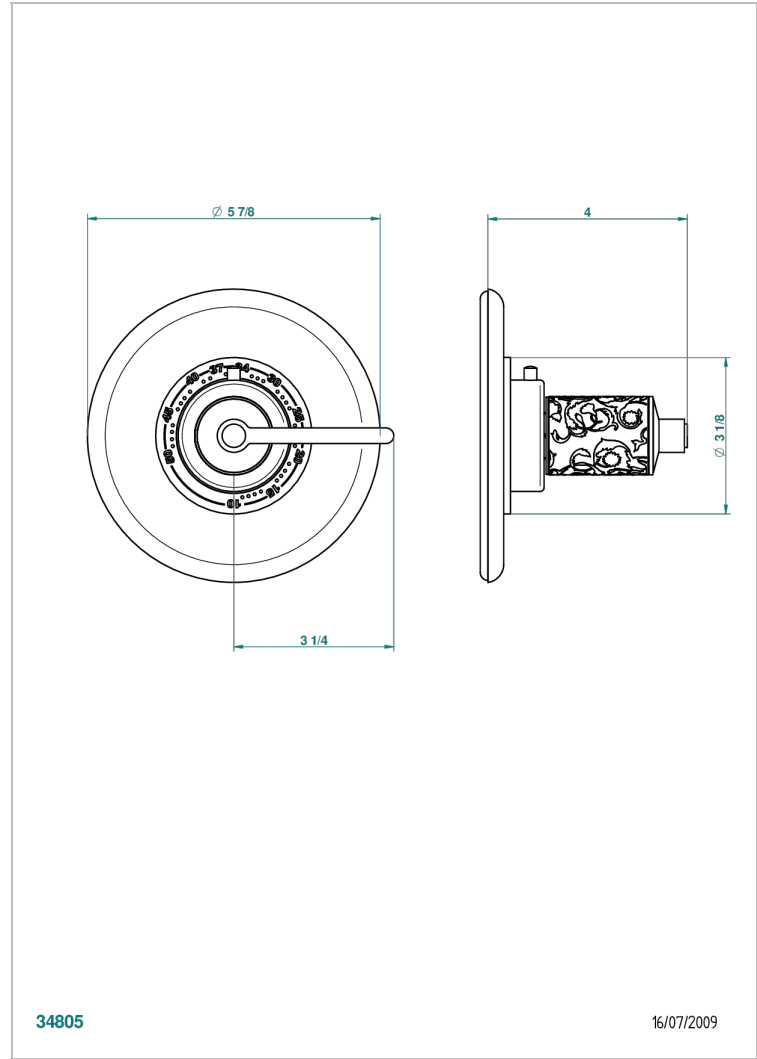

FROUFROU WITH LEVER

G2P-15EN16EM

Trim for Eurotherm thermostat n° 8105N, 8200N, 8300

THG[®]
PARIS

CHARACTERISTIC

- Froufrou with lever
- Trim for Eurotherm thermostat n° 8105N, 8200N, 8300

RELATED SKU'S

- Ref. G00-8105N 1/2" Eurotherm thermostat, 40 l/min with wax cartridge
- Ref. G00-8200N 3/4" Eurotherm thermostat, 80 l/min

AVAILABLE FINITIONS

Antique nickel - H28
Black ceram - D30
Blush PVD - H62
Brass color PVD - H49
Brown bronze color PVD - F33
Gold color PVD - H52

Graphite PVD - H64
Matt Umber PVD - H67
Matt blush PVD - H60
Matt brass color PVD - H50
Matt brown bronze color PVD - F34
Matt chrome - C02