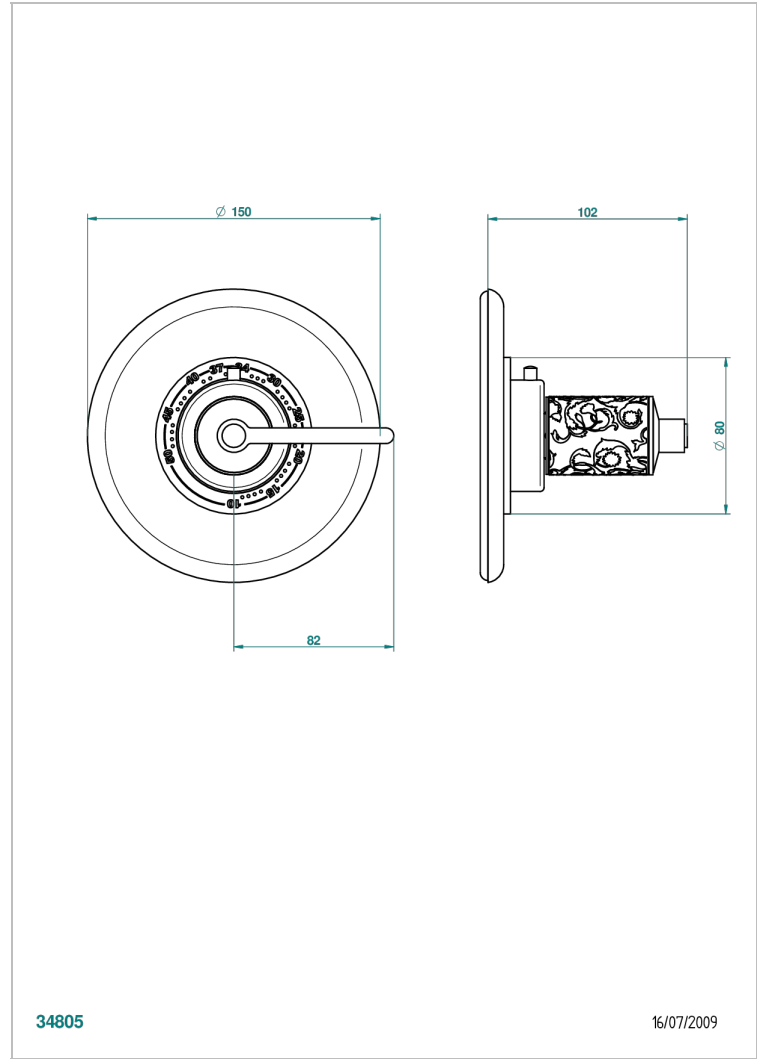

FROUFROU WITH LEVER

G2P-15EN16EM

Trim for Eurotherm thermostat n° 8105N, 8200N, 8300

THG[®]
PARIS

34805

16/07/2009

CHARACTERISTIC

- Froufrou with lever
- Trim for Eurotherm thermostat n° 8105N, 8200N, 8300

RELATED SKU'S

- Ref. G00-8105N 1/2" Eurotherm thermostat, 40 l/min with wax cartridge
- Ref. G00-8200N 3/4" Eurotherm thermostat, 80 l/min

AVAILABLE FINITIONS

Antique nickel - H28
Black ceram - D30
Blush PVD - H62
Brass color PVD - H49
Brown bronze color PVD - F33
Gold color PVD - H52