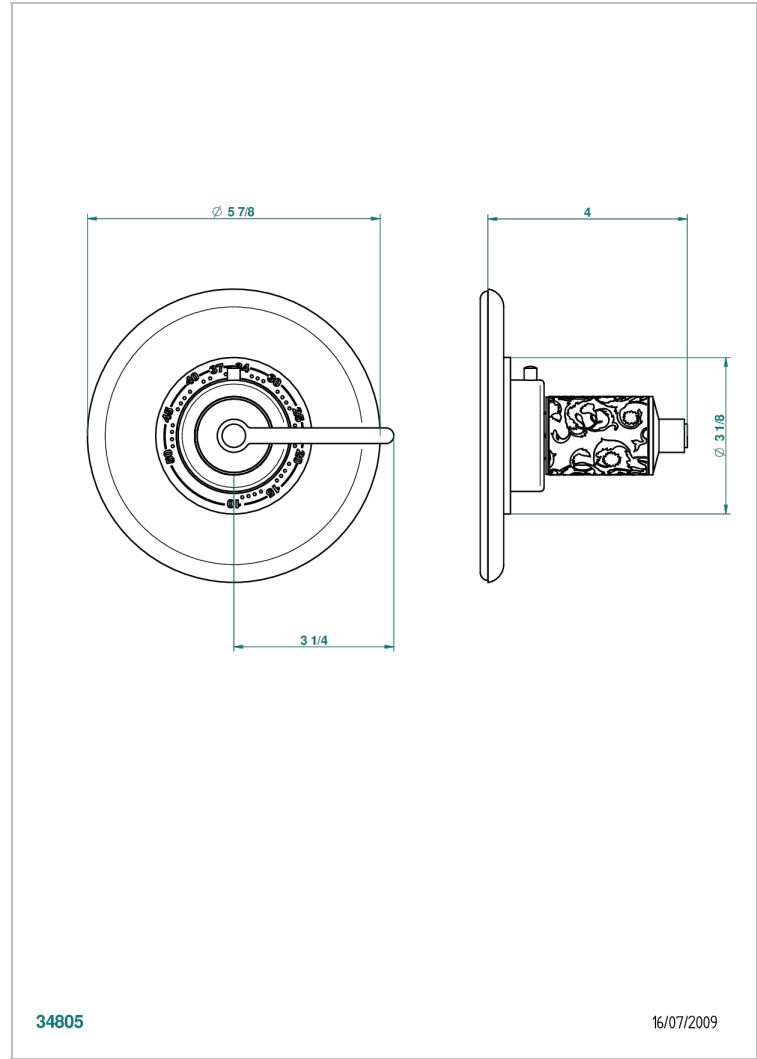

FROUFROU WITH LEVER

G2P-15EN16EM

Trim for Eurotherm thermostat n° 8105N, 8200N, 8300

THG[®]
PARIS

34805

16/07/2009

CHARACTERISTIC

- Froufrou with lever
- Trim for Eurotherm thermostat n° 8105N, 8200N, 8300

RELATED SKU'S

- Ref. G00-8105N 1/2" Eurotherm thermostat, 40 l/min with wax cartridge
- Ref. G00-8200N 3/4" Eurotherm thermostat, 80 l/min

AVAILABLE FINITIONS

Antique nickel - H28
Black ceram - D30
Blush PVD - H62
Brass color PVD - H49
Brown bronze color PVD - F33
Gold color PVD - H52