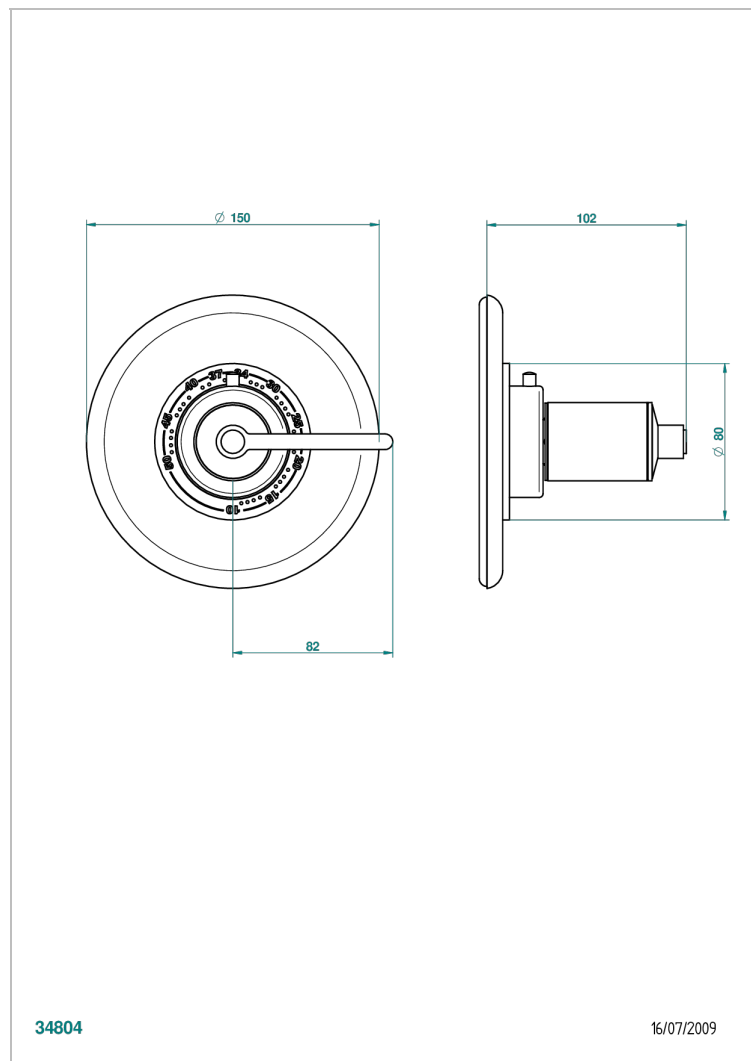

FAUBOURG BLACK PORCELAIN WITH LEVER HANDLES

G2M-15EN16EM

Trim plate and handle for eurotherm valve 8200/us & 8300/us

34804

16/07/2009

CHARACTERISTIC

- Faubourg Black Porcelain with lever handles
- Trim plate and handle for eurotherm valve 8200/us & 8300/us