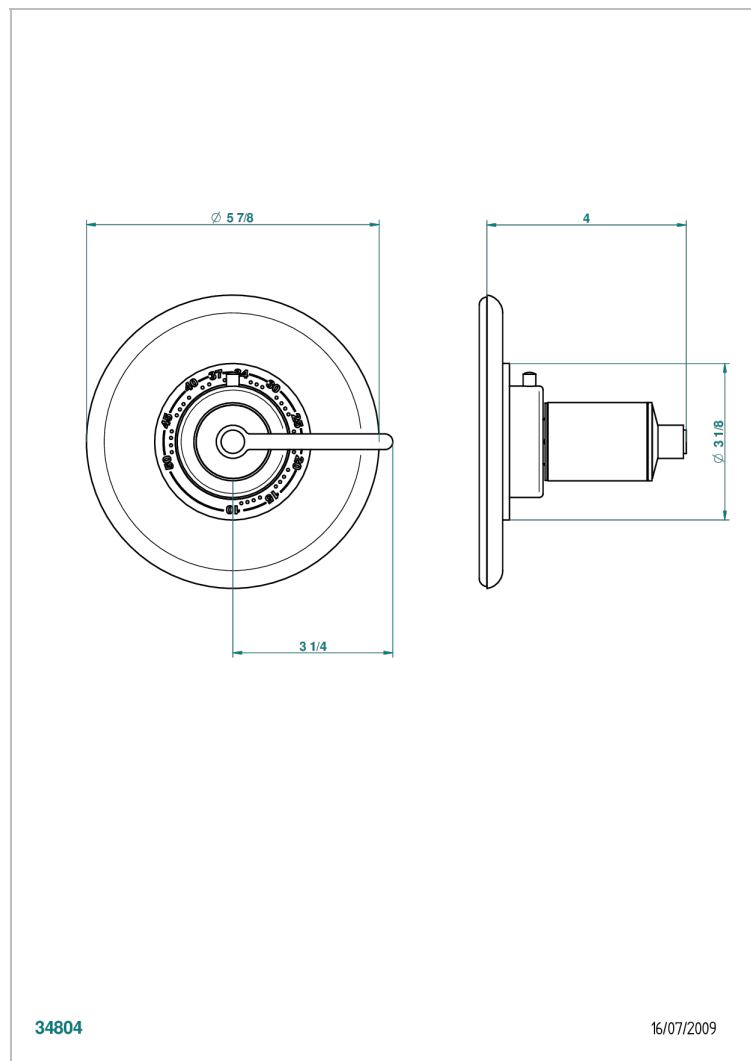

FAUBOURG BLACK PORCELAIN WITH LEVER HANDLES

G2M-15EN16EM

Trim plate and handle for eurotherm valve 8200/us & 8300/us

CHARACTERISTIC

- Faubourg Black Porcelain with lever handles
- Trim plate and handle for eurotherm valve 8200/us & 8300/us