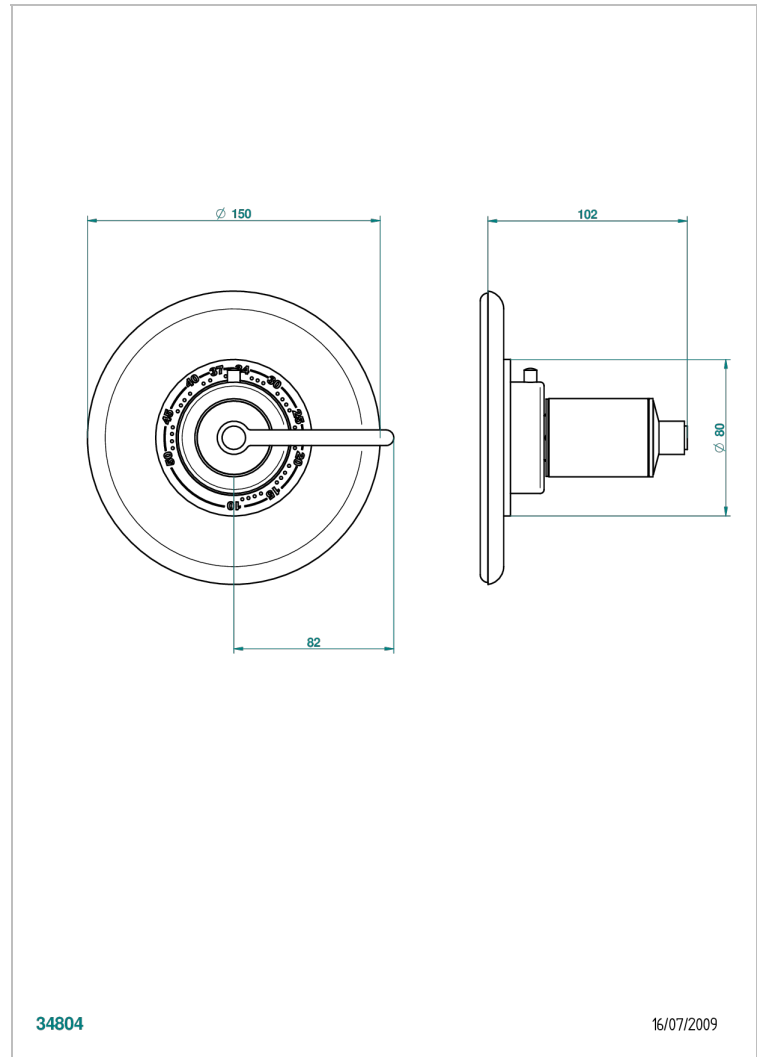

# FAUBOURG BLACK PORCELAIN WITH LEVER

G2M-15EN16EM

Trim for Eurotherm thermostat n° 8105N, 8200N, 8300

THG<sup>®</sup>  
PARIS

## CHARACTERISTIC

- Faubourg Black Porcelain with lever
- Trim for Eurotherm thermostat n° 8105N, 8200N, 8300

## RELATED SKU'S

- Ref. G00-8105N 1/2" Eurotherm thermostat, 40 l/min with wax cartridge
- Ref. G00-8200N 3/4" Eurotherm thermostat, 80 l/min