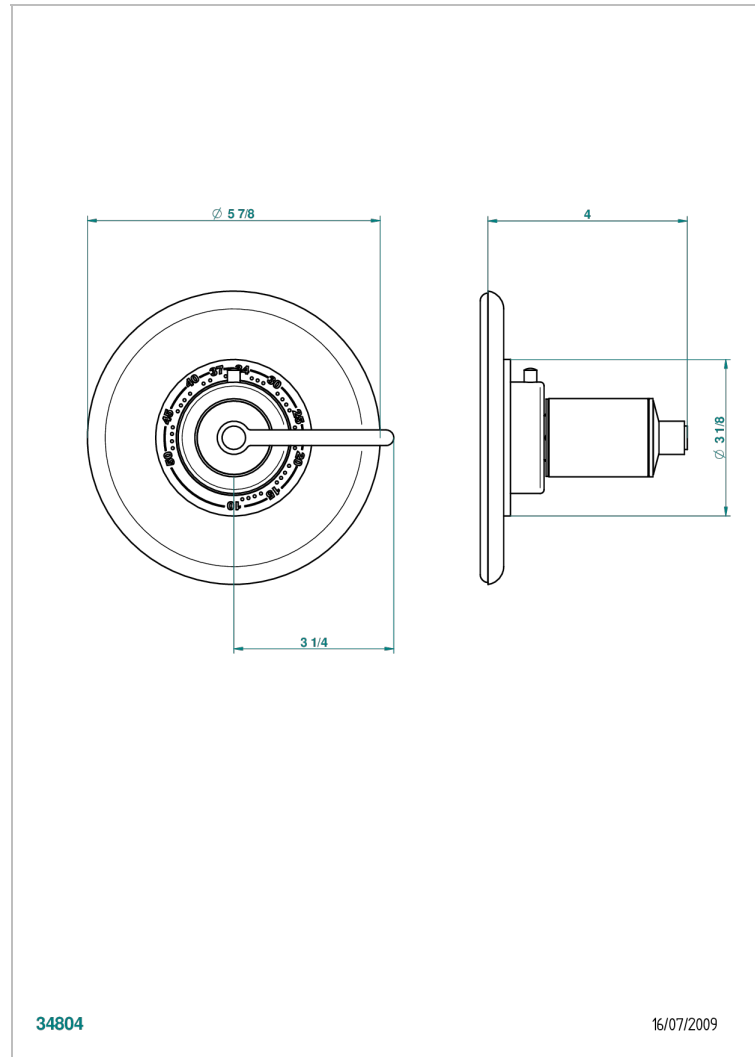

# FAUBOURG BLACK PORCELAIN WITH LEVER

G2M-15EN16EM

Trim for Eurotherm thermostat n° 8105N, 8200N, 8300

THG<sup>®</sup>  
PARIS

## CHARACTERISTIC

- Faubourg Black Porcelain with lever
- Trim for Eurotherm thermostat n° 8105N, 8200N, 8300

## RELATED SKU'S

- Ref. G00-8105N 1/2" Eurotherm thermostat, 40 l/min with wax cartridge
- Ref. G00-8200N 3/4" Eurotherm thermostat, 80 l/min