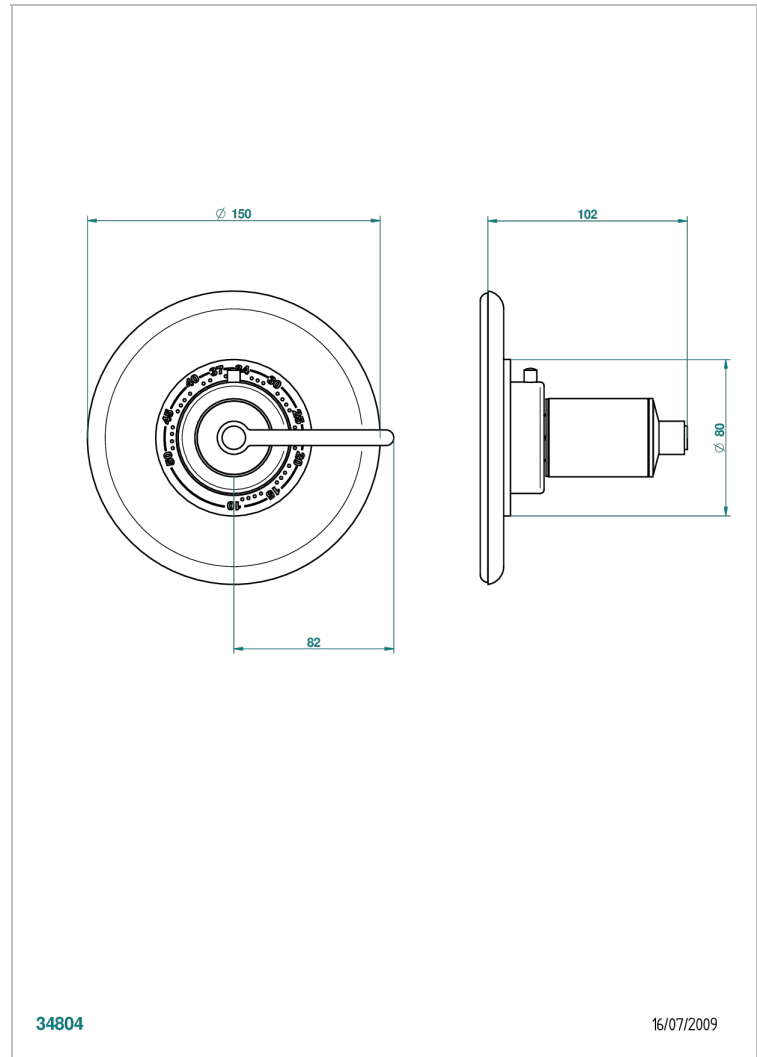

FAUBOURG BLACK PORCELAIN WITH LEVER

G2M-15EN16EM

Trim for Eurotherm thermostat n° 8105N, 8200N, 8300

THG[®]
PARIS

CHARACTERISTIC

- Faubourg Black Porcelain with lever
- Trim for Eurotherm thermostat n° 8105N, 8200N, 8300

RELATED SKU'S

- Ref. G00-8105N 1/2" Eurotherm thermostat, 40 l/min with wax cartridge
- Ref. G00-8200N 3/4" Eurotherm thermostat, 80 l/min

AVAILABLE FINITIONS

Antique nickel - H28
Black ceram - D30
Blush PVD - H62
Brass color PVD - H49
Brown bronze color PVD - F33
Gold color PVD - H52