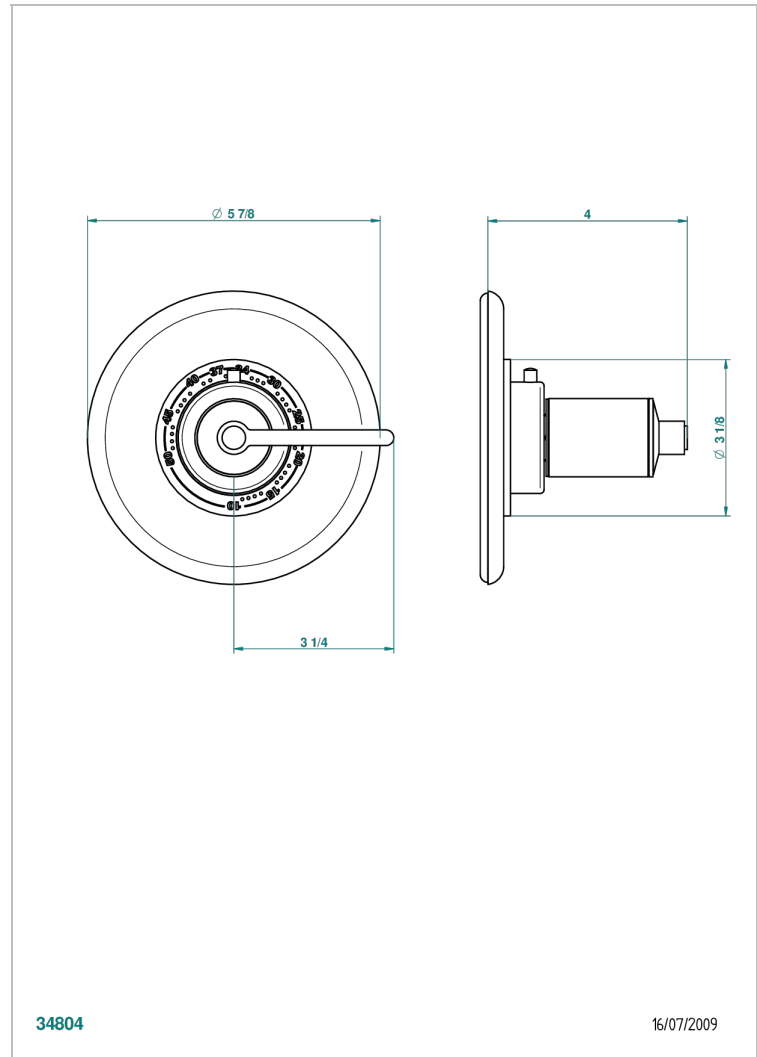

FAUBOURG BLACK PORCELAIN WITH LEVER

G2M-15EN16EM

Trim for Eurotherm thermostat n° 8105N, 8200N, 8300

THG[®]
PARIS

34804

16/07/2009

CHARACTERISTIC

- Faubourg Black Porcelain with lever
- Trim for Eurotherm thermostat n° 8105N, 8200N, 8300

RELATED SKU'S

- Ref. G00-8105N 1/2" Eurotherm thermostat, 40 l/min with wax cartridge
- Ref. G00-8200N 3/4" Eurotherm thermostat, 80 l/min

AVAILABLE FINITIONS

Antique nickel - H28
Black ceram - D30
Blush PVD - H62
Brass color PVD - H49
Brown bronze color PVD - F33
Gold color PVD - H52