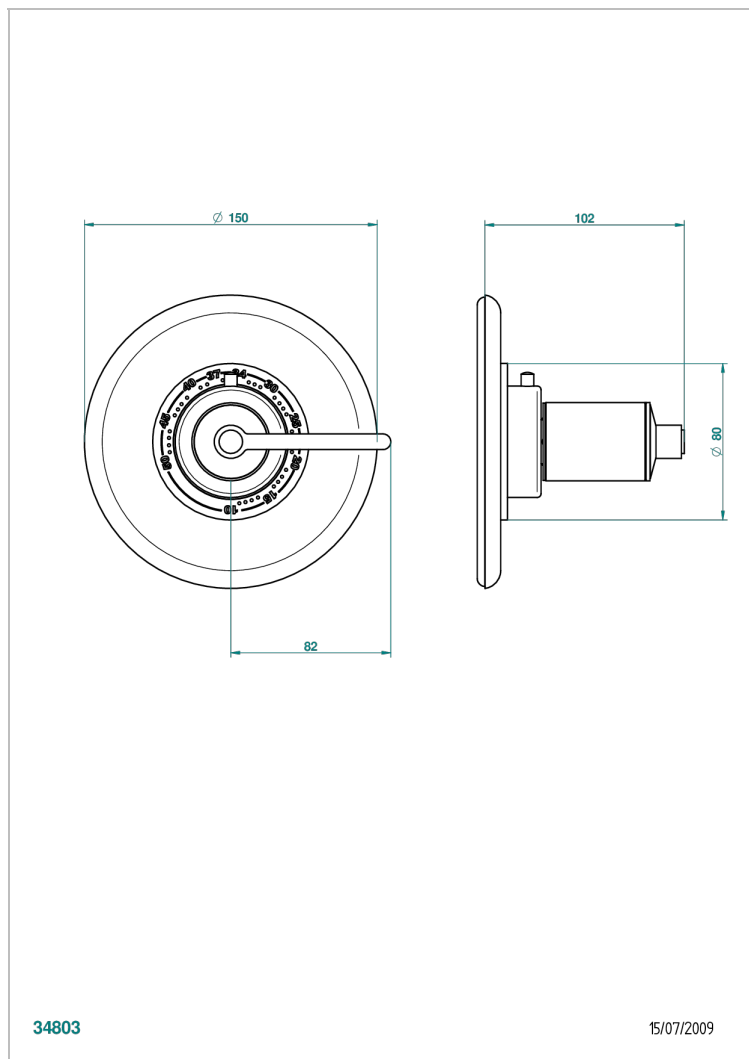

FAUBOURG WHITE PORCELAIN WITH LEVER HANDLES

G2J-15EN16EM

Trim plate and handle for eurotherm valve 8200/us & 8300/us

34803

15/07/2009

CHARACTERISTIC

- Faubourg White Porcelain with lever handles
- Trim plate and handle for eurotherm valve 8200/us & 8300/us