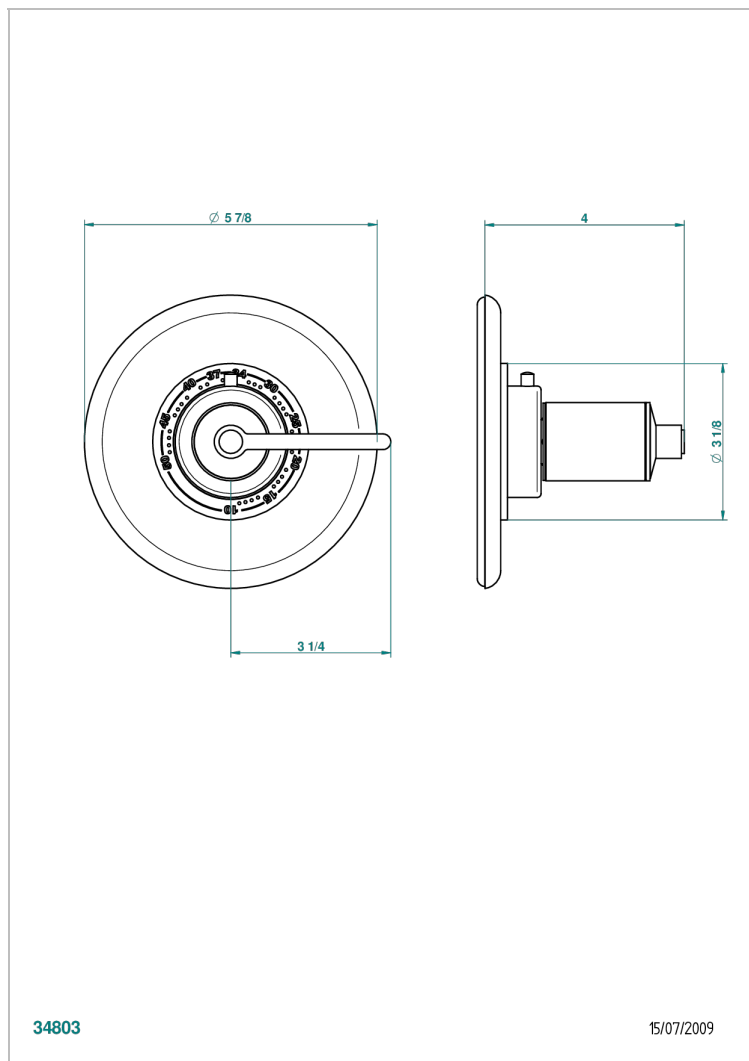

# FAUBOURG WHITE PORCELAIN WITH LEVER HANDLES

G2J-15EN16EM

Trim plate and handle for eurotherm valve 8200/us & 8300/us

## CHARACTERISTIC

- Faubourg White Porcelain with lever handles
- Trim plate and handle for eurotherm valve 8200/us & 8300/us