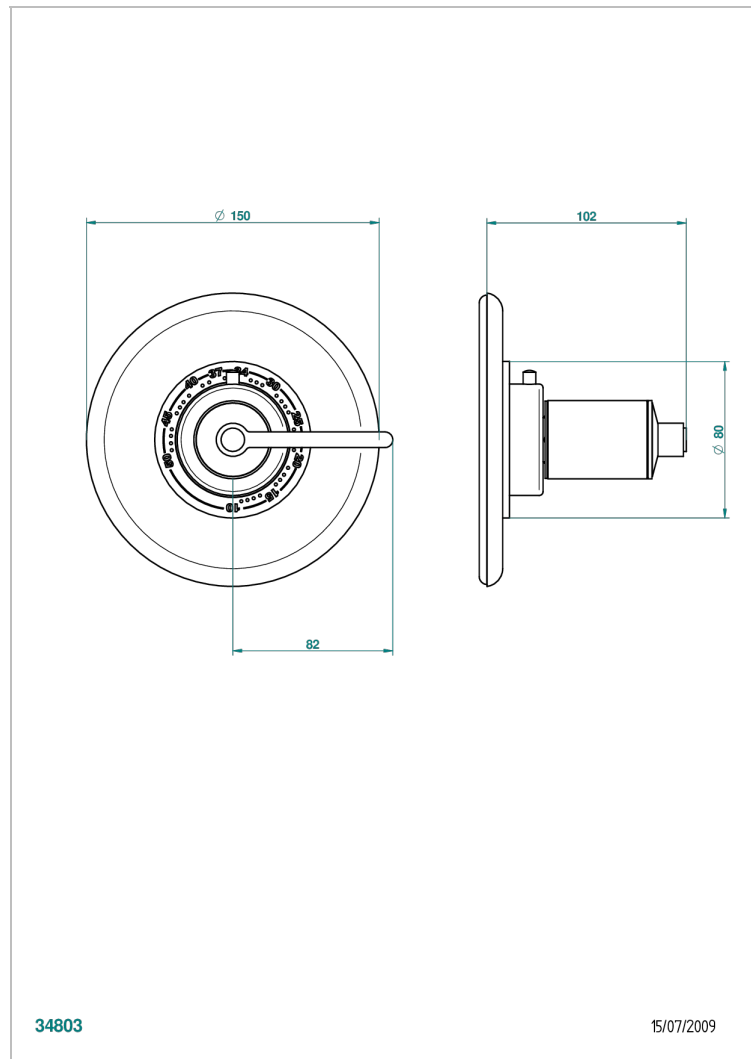

FAUBOURG WHITE PORCELAIN WITH LEVER

G2J-15EN16EM

Trim for Eurotherm thermostat n° 8105N, 8200N, 8300

THG[®]
PARIS

CHARACTERISTIC

- Faubourg White Porcelain with lever
- Trim for Eurotherm thermostat n° 8105N, 8200N, 8300

RELATED SKU'S

- Ref. G00-8105N 1/2" Eurotherm thermostat, 40 l/min with wax cartridge
- Ref. G00-8200N 3/4" Eurotherm thermostat, 80 l/min

AVAILABLE FINITIONS

Antique nickel - H28
Black ceram - D30
Blush PVD - H62
Brass color PVD - H49
Brown bronze color PVD - F33
Gold color PVD - H52