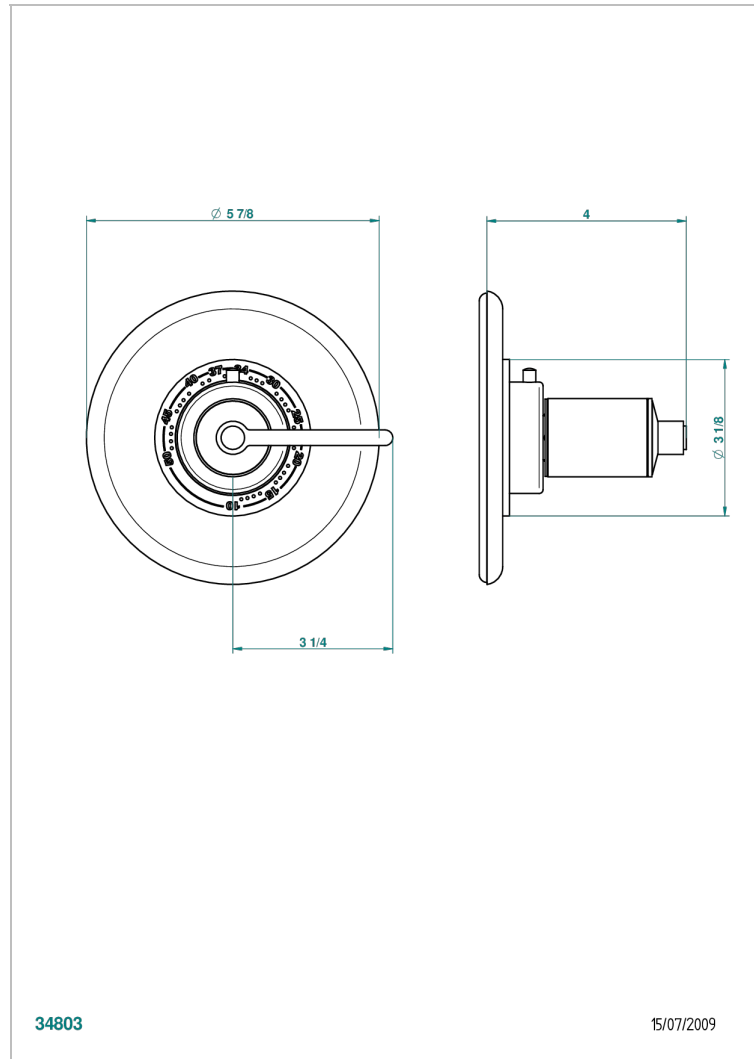

FAUBOURG WHITE PORCELAIN WITH LEVER

G2J-15EN16EM

Trim for Eurotherm thermostat n° 8105N, 8200N, 8300

THG[®]
PARIS

CHARACTERISTIC

- Faubourg White Porcelain with lever
- Trim for Eurotherm thermostat n° 8105N, 8200N, 8300

RELATED SKU'S

- Ref. G00-8105N 1/2" Eurotherm thermostat, 40 l/min with wax cartridge
- Ref. G00-8200N 3/4" Eurotherm thermostat, 80 l/min

AVAILABLE FINITIONS

Antique nickel - H28
Black ceram - D30
Blush PVD - H62
Brass color PVD - H49
Brown bronze color PVD - F33
Gold color PVD - H52