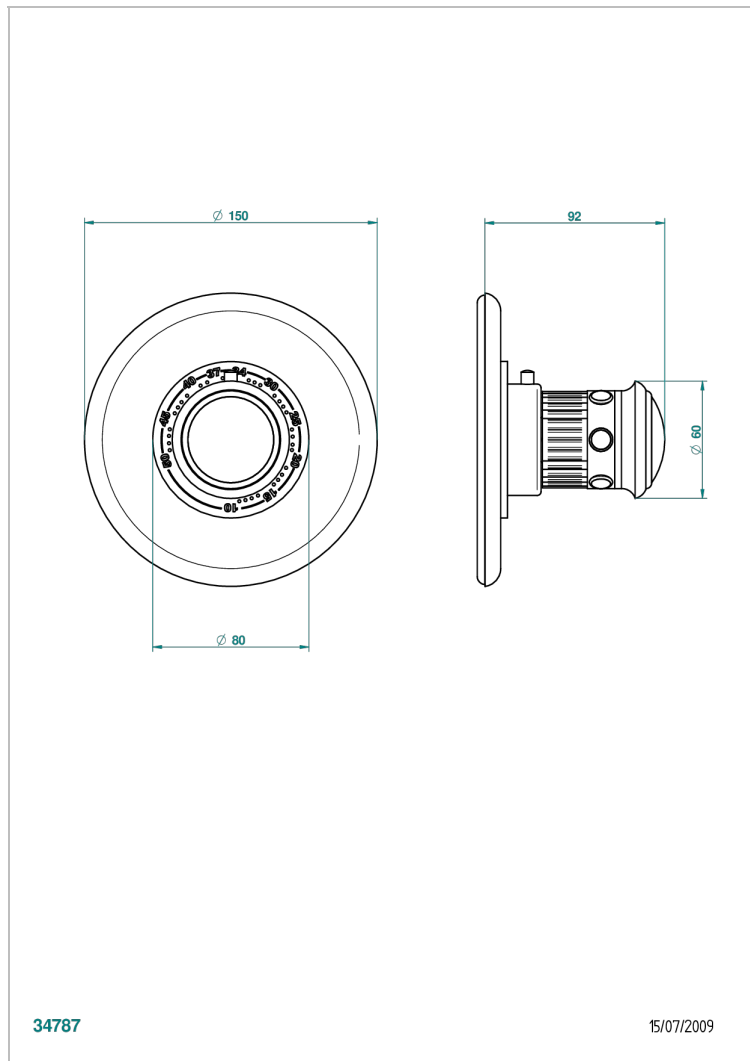

TROCADERO LAPIS LAZULI

U7B-15EN16EM

Trim for Eurotherm thermostat n° 8105N, 8200N, 8300

THG[®]
PARIS

34787

15/07/2009

CHARACTERISTIC

- Trocadéro Lapis Lazuli
- Trim for Eurotherm thermostat n° 8105N, 8200N, 8300

RELATED SKU'S

- Ref. G00-8105N 1/2" Eurotherm thermostat, 40 l/min with wax cartridge
- Ref. G00-8200N 3/4" Eurotherm thermostat, 80 l/min

AVAILABLE FINITIONS

Antique nickel - H28
Black ceram - D30
Blush PVD - H62
Brass color PVD - H49
Brown bronze color PVD - F33
Gold color PVD - H52