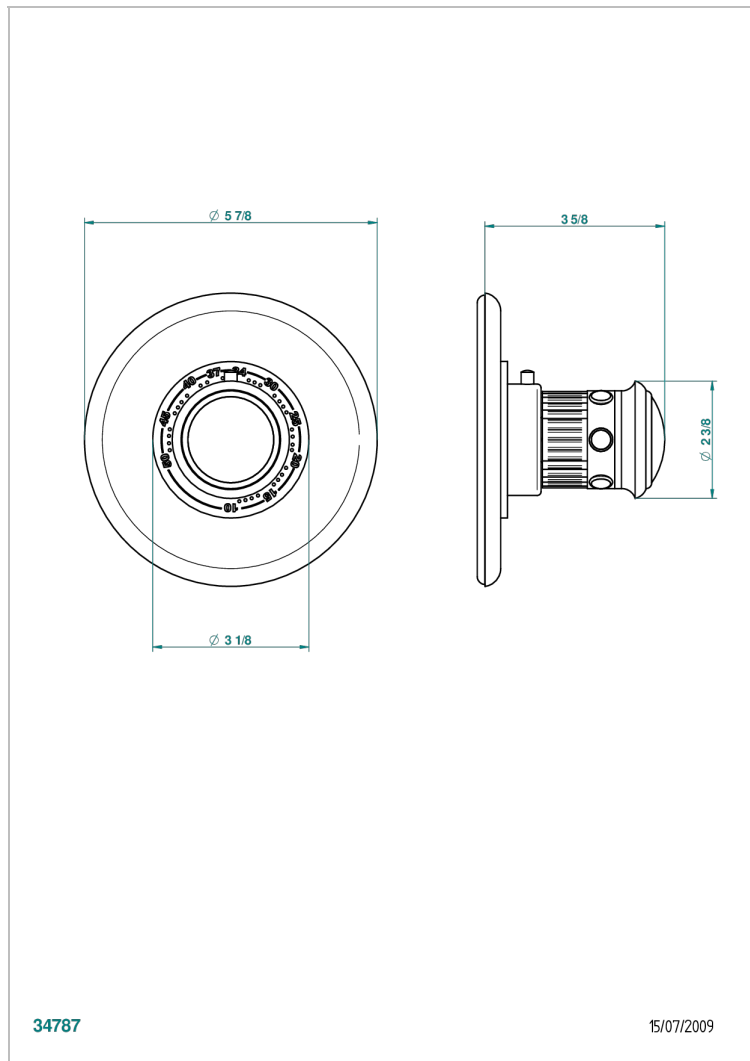

# TROCADERO LAPIS LAZULI

U7B-15EN16EM

Trim for Eurotherm thermostat n° 8105N, 8200N, 8300

THG<sup>®</sup>  
PARIS

## CHARACTERISTIC

- Trocadéro Lapis Lazuli
- Trim for Eurotherm thermostat n° 8105N, 8200N, 8300

## RELATED SKU'S

- Ref. G00-8105N 1/2" Eurotherm thermostat, 40 l/min with wax cartridge
- Ref. G00-8200N 3/4" Eurotherm thermostat, 80 l/min