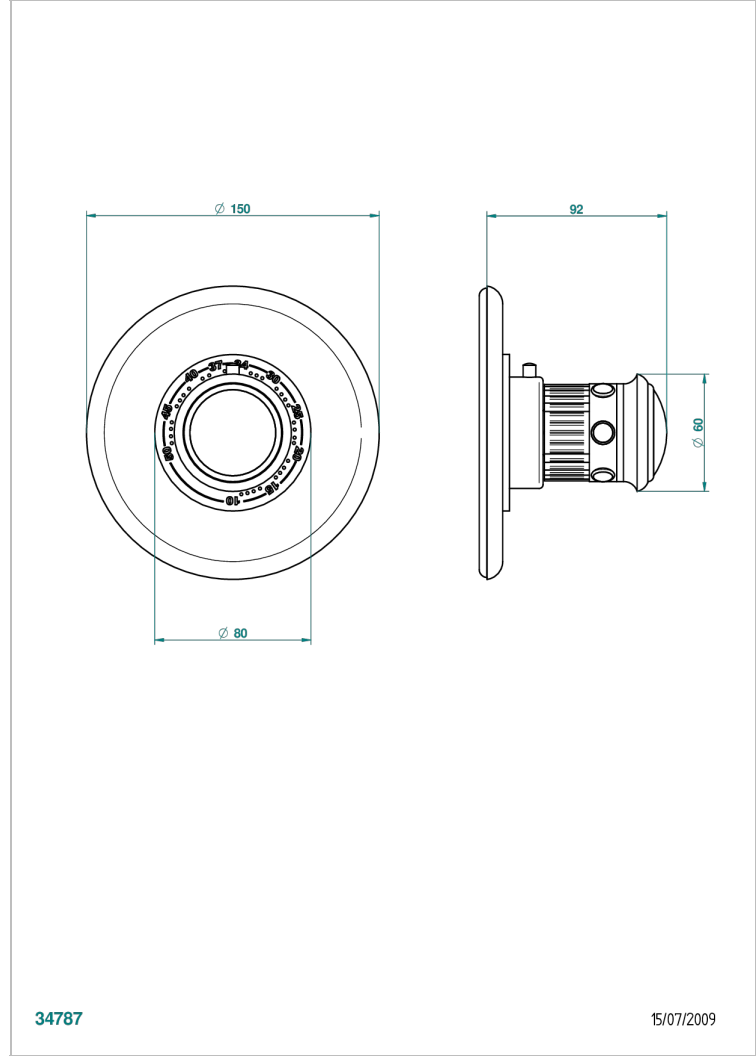

TROCADERO LAPIS LAZULI

U7B-15EN16EM

温控龙头配件, Eurotherm 8105N、8200N、8300

THG®
PARIS

34787

15/07/2009

特色

- Trocadéro Lapis Lazuli
- 温控龙头配件, Eurotherm 8105N、8200N、8300

相关的SKU

- Ref. G00-8105N 蜡元件阀芯Eurotherm温控龙头, 1/2" 40l/mn
- Ref. G00-8200N Eurotherm温控龙头 3/4" 80l/mn

可选饰面

Black ceram - D30
Blush PVD - H62
Graphite PVD - H64
Matt Umber PVD - H67
Matt blush PVD - H60
Matt graphite PVD - H65

PVD哑光棕铜 - F34
PVD哑光金 - H53
PVD哑光铜 - H50
PVD哑光镍 - H56
PVD抛光铜 - H49
PVD棕铜 - F33

PVD金色 - H52
PVD镍 - H55
Umber PVD - H66
哑光浅金 - F31
抛光金 - F07
哑光铬 - C02

哑光镍 - C01
复古镍 - H28
抛光金 (24K金) - F01
抛光铬 - A02
抛光铬/抛光金 - G02
抛光镍 - B01

浅金 - F30