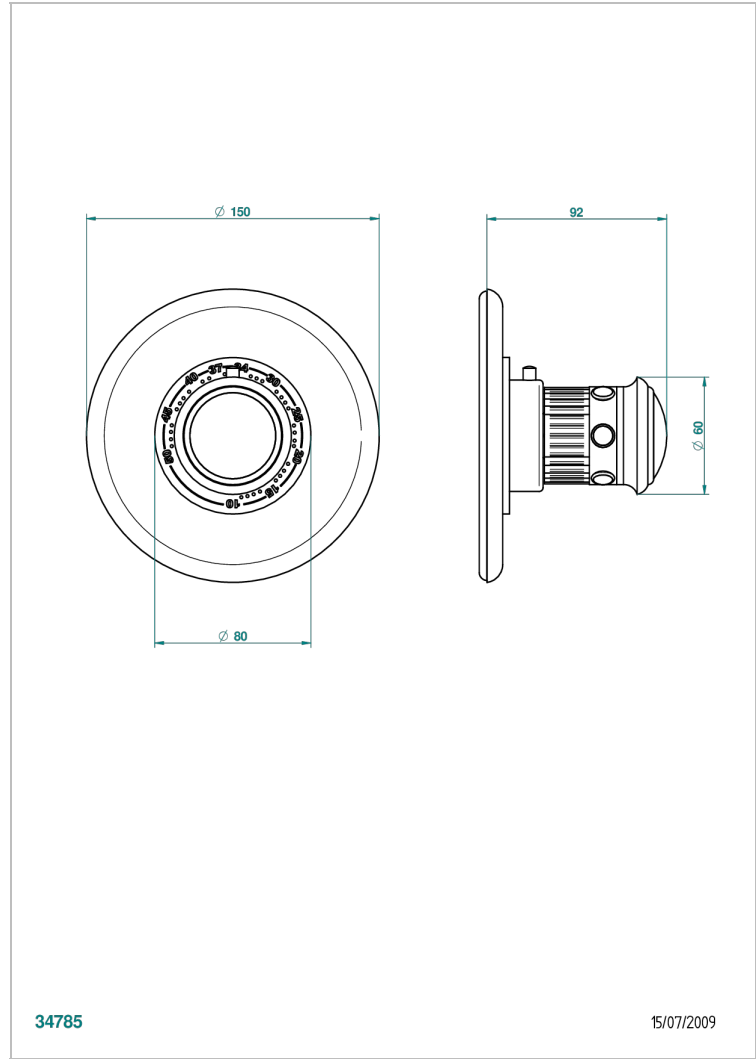

TROCADERO MALACHITE

U7A-15EN16EM

Trim plate and handle for eurotherm valve 8200/us & 8300/us

THG[®]
PARIS

CHARACTERISTIC

- Trocadéro Malachite
- Trim plate and handle for eurotherm valve 8200/us & 8300/us

AVAILABLE FINITIONS