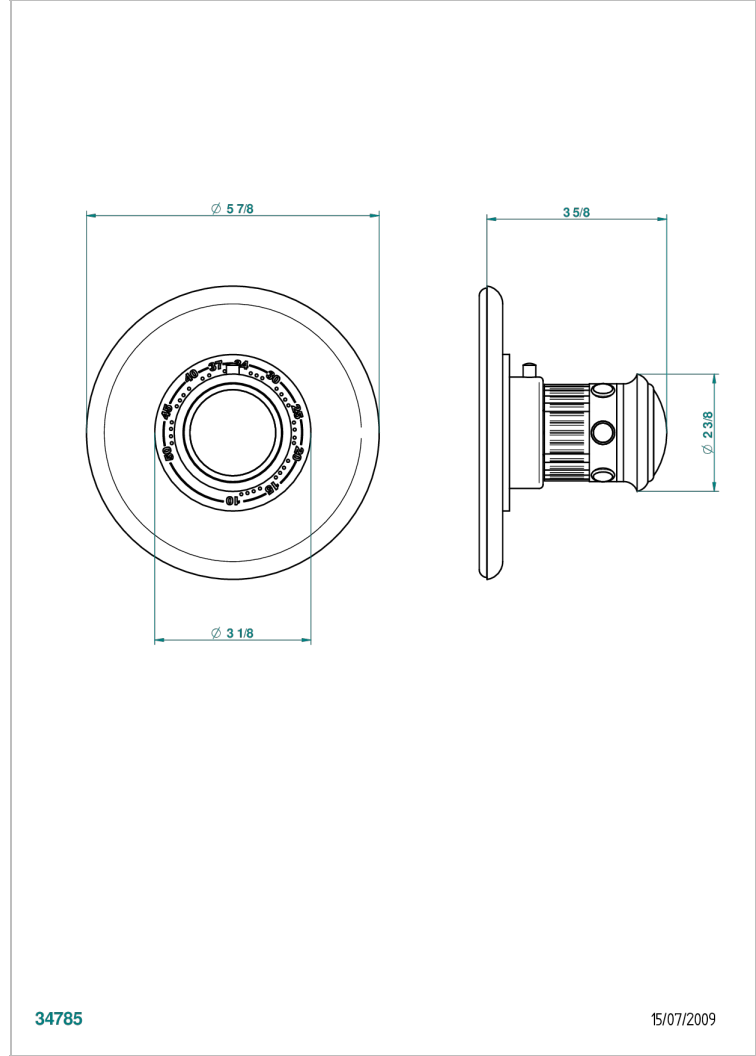

TROCADERO MALACHITE

U7A-15EN16EM

Trim plate and handle for eurotherm valve 8200/us & 8300/us

THG[®]
PARIS

CHARACTERISTIC

- Trocadéro Malachite
- Trim plate and handle for eurotherm valve 8200/us & 8300/us

AVAILABLE FINITIONS