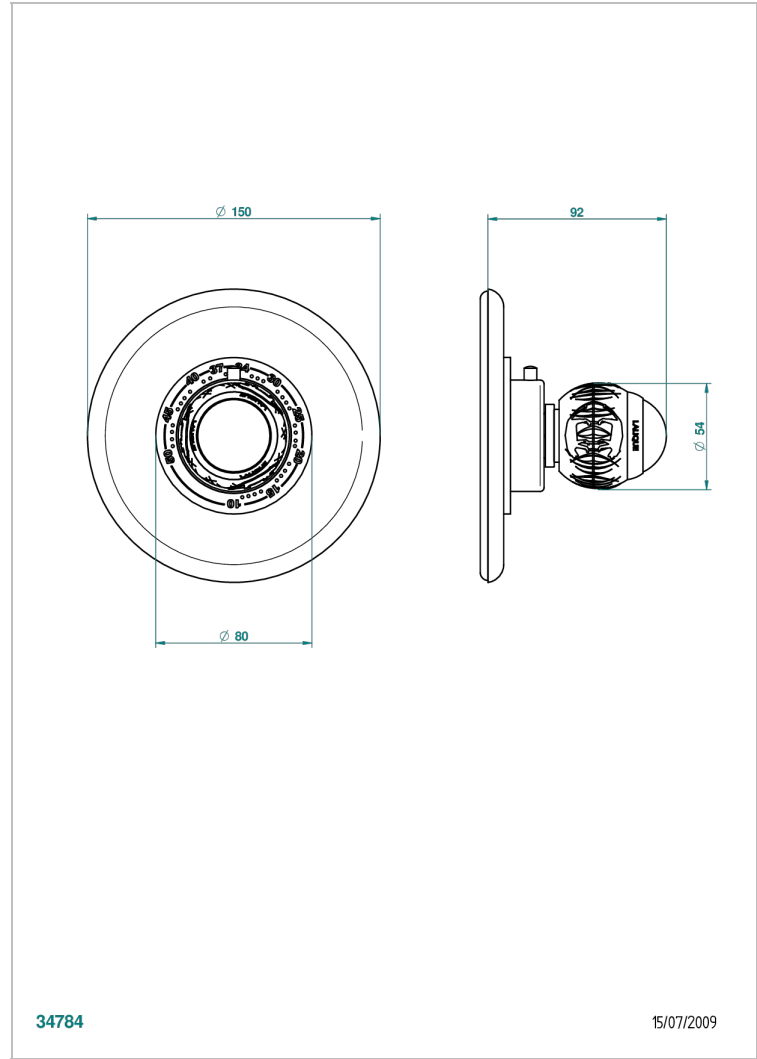

PANTHERE BLACK CRYSTAL

A2K-15EN16EM

Trim plate and handle for eurotherm valve 8200/us & 8300/us

THG[®]
PARIS

CHARACTERISTIC

- Panthere Black crystal
- Trim plate and handle for eurotherm valve 8200/us & 8300/us