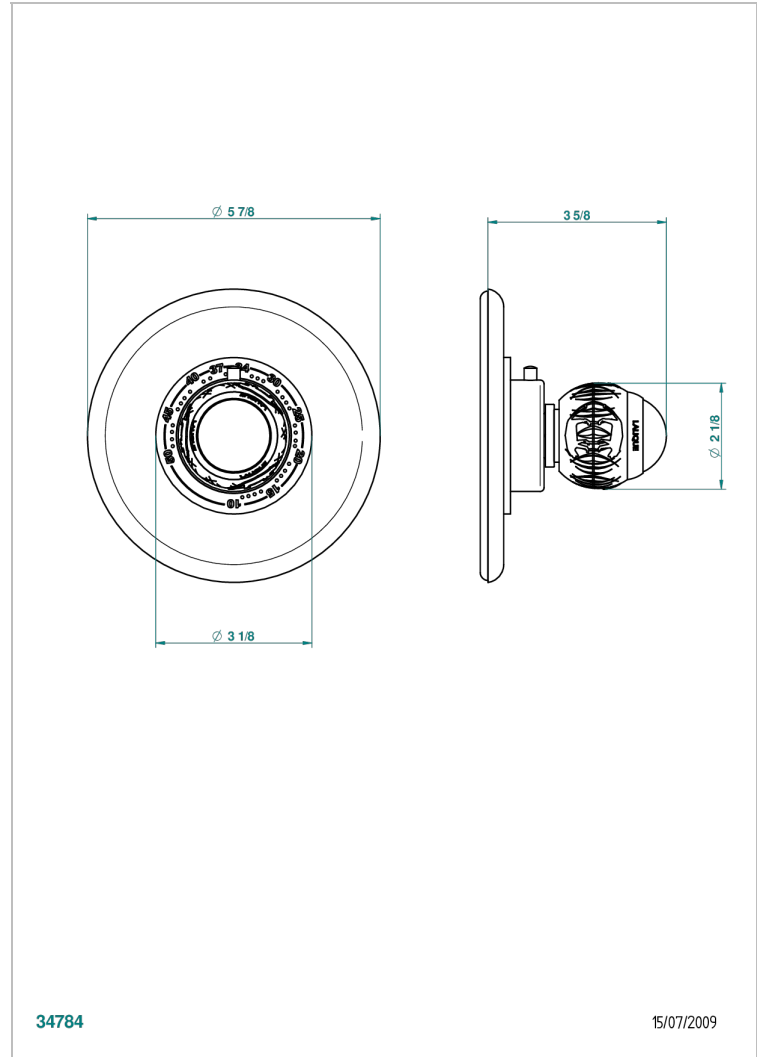

# PANTHERE BLACK CRYSTAL

A2K-15EN16EM

Trim plate and handle for eurotherm valve 8200/us & 8300/us

THG<sup>®</sup>  
PARIS

34784

15/07/2009

## CHARACTERISTIC

- Panthere Black crystal
- Trim plate and handle for eurotherm valve 8200/us & 8300/us