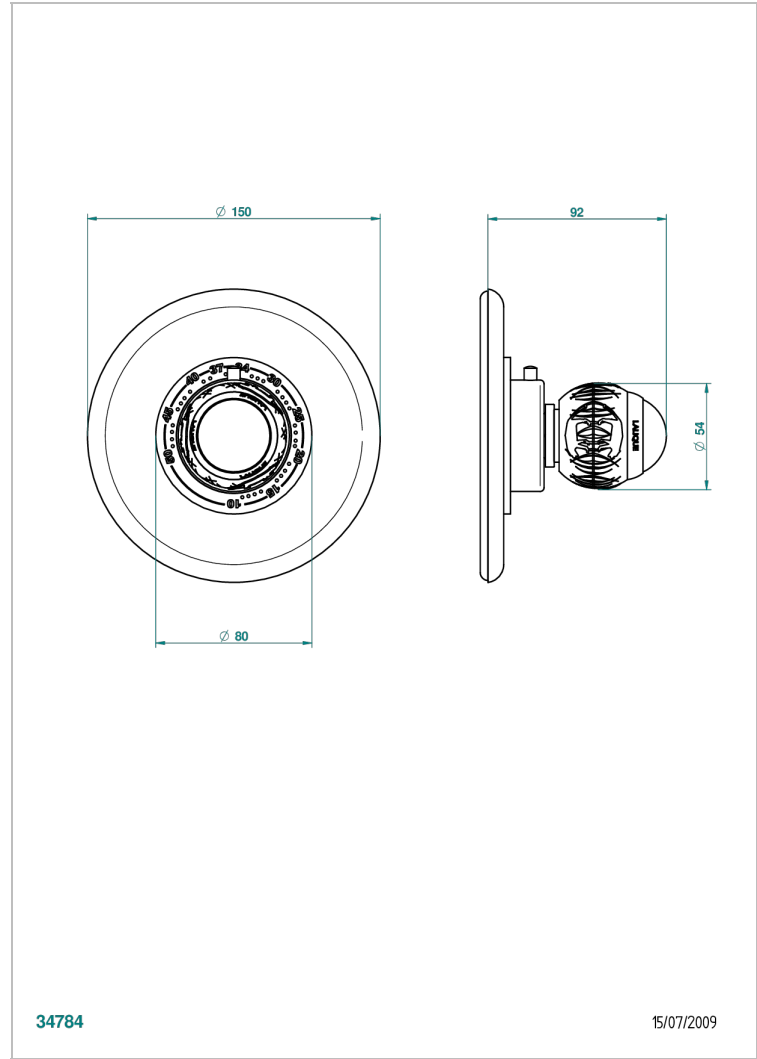

# PANTHERE BLACK CRYSTAL

A2K-15EN16EM

Trim for Eurotherm thermostat n° 8105N, 8200N, 8300

THG<sup>®</sup>  
PARIS

34784

15/07/2009

## CHARACTERISTIC

- Panthère Black crystal
- Trim for Eurotherm thermostat n° 8105N, 8200N, 8300

## RELATED SKU'S

- Ref. G00-8105N 1/2" Eurotherm thermostat, 40 l/min with wax cartridge
- Ref. G00-8200N 3/4" Eurotherm thermostat, 80 l/min