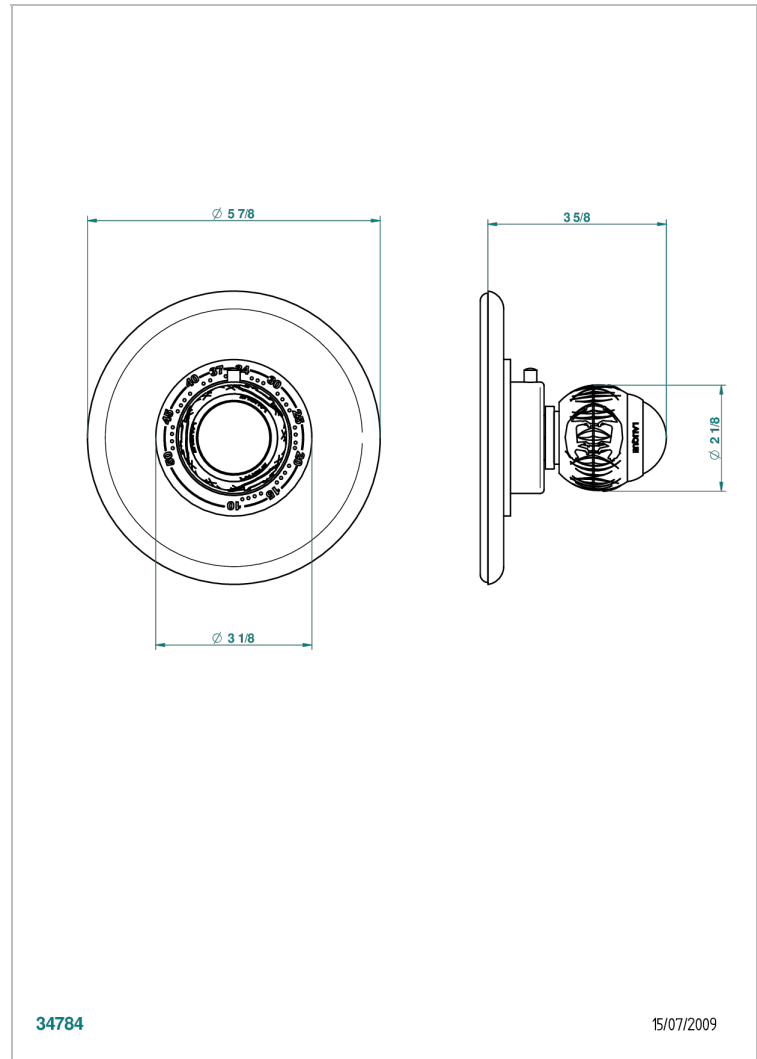

PANTHERE BLACK CRYSTAL

A2K-15EN16EM

Trim for Eurotherm thermostat n° 8105N, 8200N, 8300

THG[®]
PARIS

CHARACTERISTIC

- Panthère Black crystal
- Trim for Eurotherm thermostat n° 8105N, 8200N, 8300

RELATED SKU'S

- Ref. G00-8105N 1/2" Eurotherm thermostat, 40 l/min with wax cartridge
- Ref. G00-8200N 3/4" Eurotherm thermostat, 80 l/min

AVAILABLE FINITIONS

Antique nickel - H28
Black ceram - D30
Blush PVD - H62
Brass color PVD - H49
Brown bronze color PVD - F33
Gold color PVD - H52