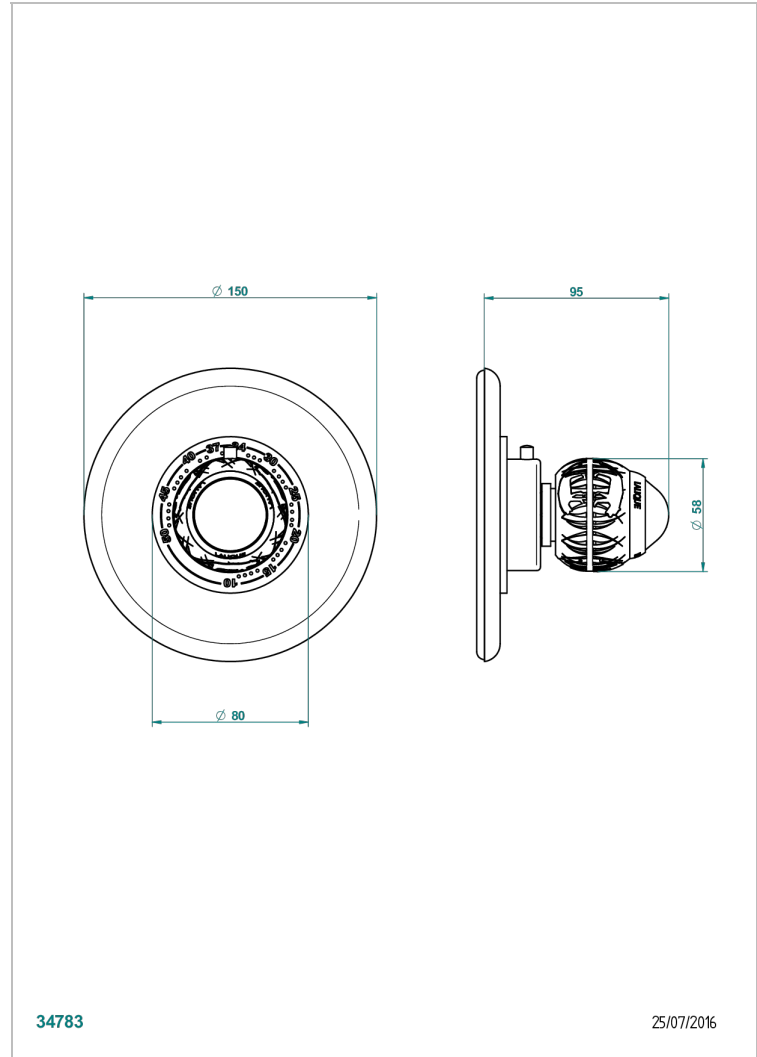

# PANTHERE CLEAR CRYSTAL

A2H-15EN16EM

Trim plate and handle for eurotherm valve 8200/us & 8300/us

THG<sup>®</sup>  
PARIS

## CHARACTERISTIC

- Panthere Clear crystal
- Trim plate and handle for eurotherm valve 8200/us & 8300/us