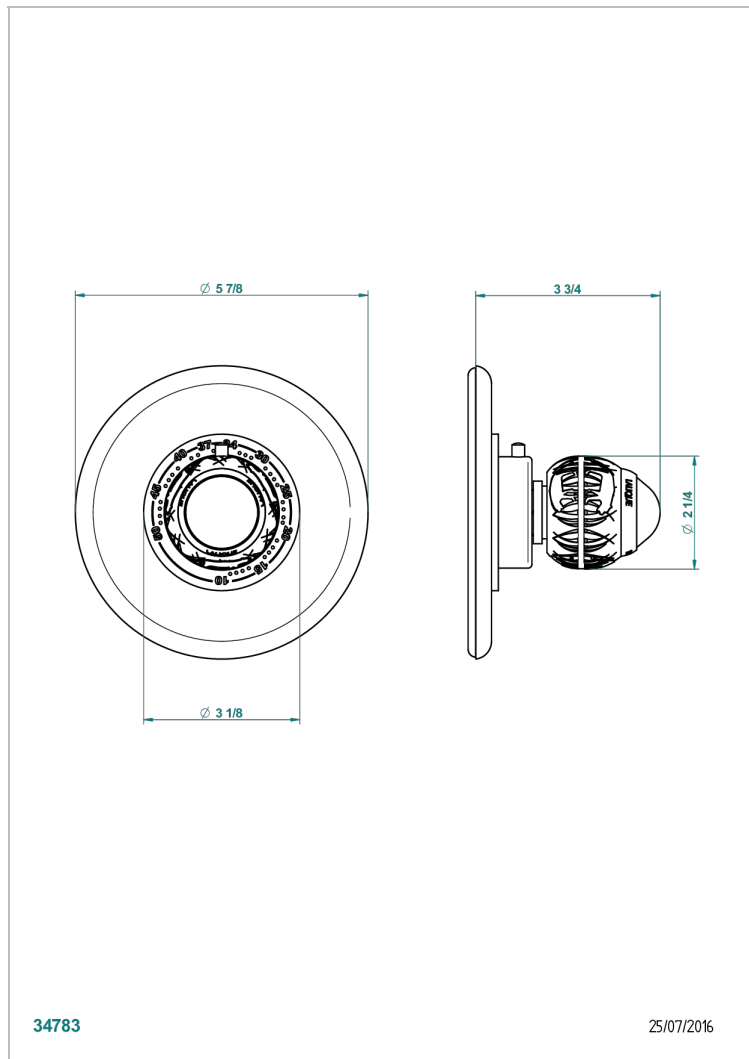

PANTHERE CLEAR CRYSTAL

A2H-15EN16EM

Trim plate and handle for eurotherm valve 8200/us & 8300/us

THG[®]
PARIS

CHARACTERISTIC

- Panthere Clear crystal
- Trim plate and handle for eurotherm valve 8200/us & 8300/us