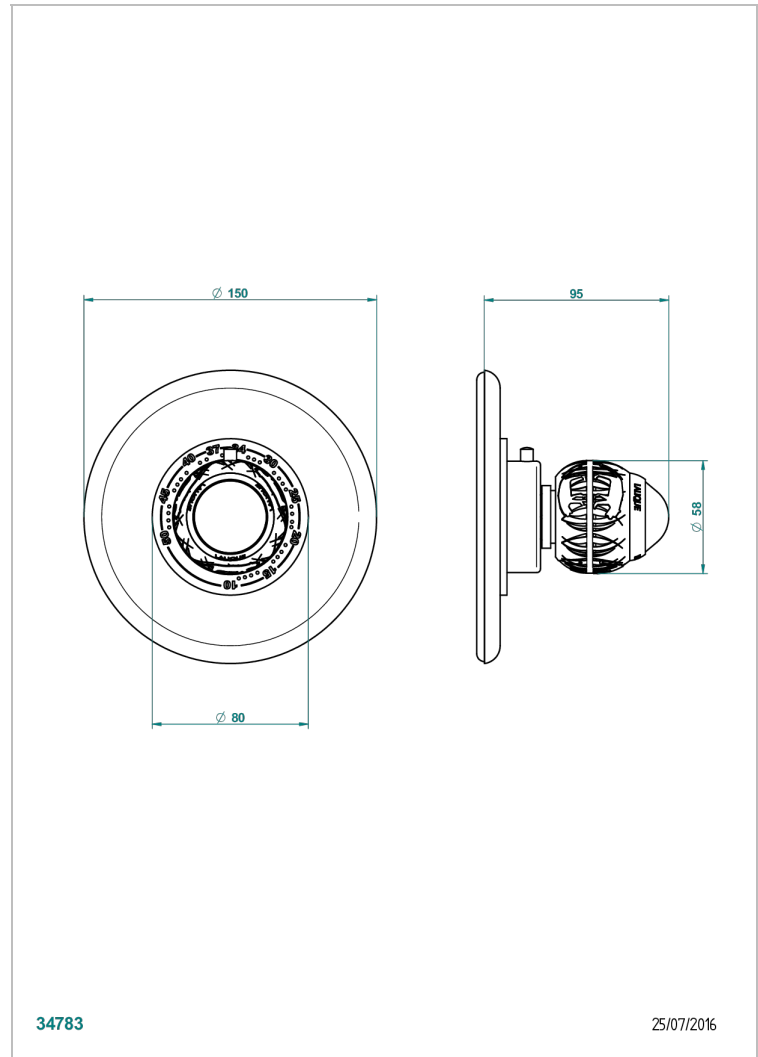

# PANTHERE CLEAR CRYSTAL

A2H-15EN16EM

Trim for Eurotherm thermostat n° 8105N, 8200N, 8300

THG<sup>®</sup>  
PARIS

## CHARACTERISTIC

- Panthère Clear crystal
- Trim for Eurotherm thermostat n° 8105N, 8200N, 8300

## RELATED SKU'S

- Ref. G00-8105N 1/2" Eurotherm thermostat, 40 l/min with wax cartridge
- Ref. G00-8200N 3/4" Eurotherm thermostat, 80 l/min