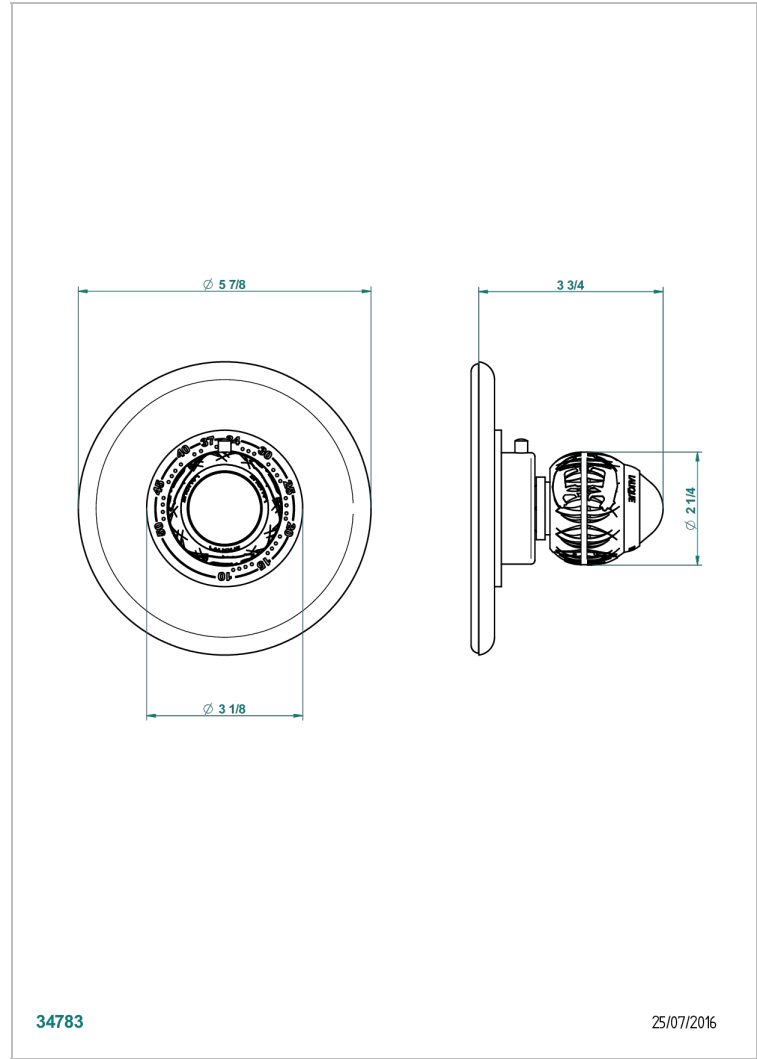

# PANTHERE CLEAR CRYSTAL

A2H-15EN16EM

Trim for Eurotherm thermostat n° 8105N, 8200N, 8300

THG<sup>®</sup>  
PARIS

## CHARACTERISTIC

- Panthère Clear crystal
- Trim for Eurotherm thermostat n° 8105N, 8200N, 8300

## RELATED SKU'S

- Ref. G00-8105N 1/2" Eurotherm thermostat, 40 l/min with wax cartridge
- Ref. G00-8200N 3/4" Eurotherm thermostat, 80 l/min