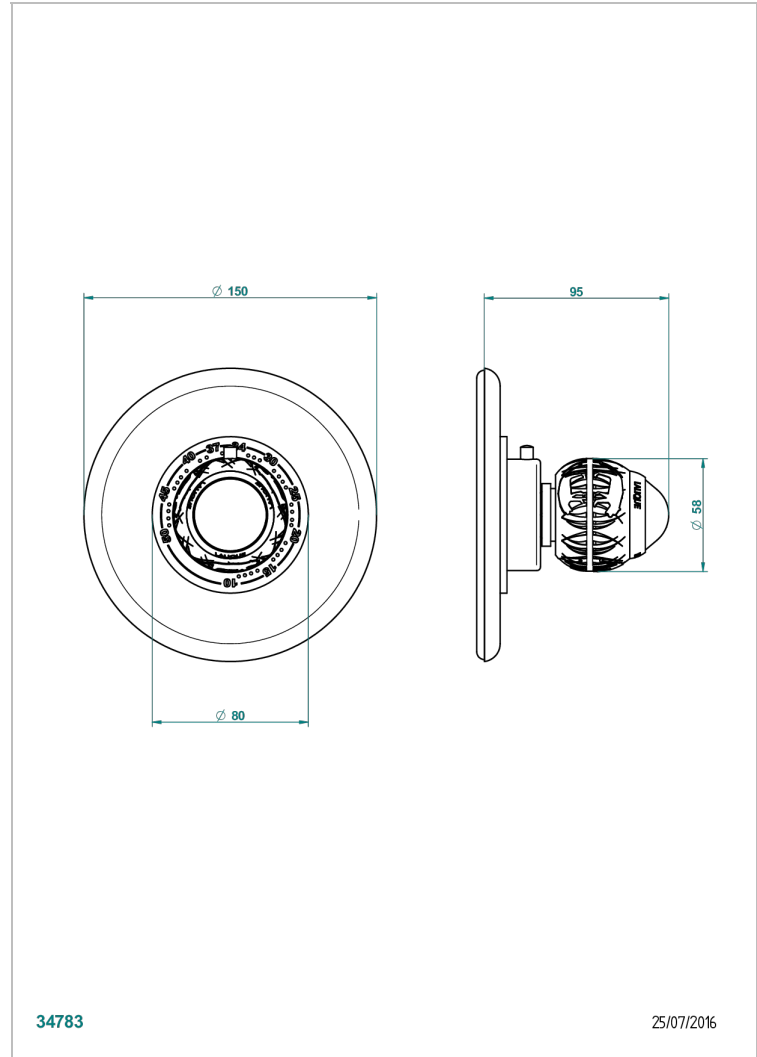

# PANTHERE CLEAR CRYSTAL

A2H-15EN16EM

Trim for Eurotherm thermostat n° 8105N, 8200N, 8300

THG<sup>®</sup>  
PARIS

## CHARACTERISTIC

- Panthère Clear crystal
- Trim for Eurotherm thermostat n° 8105N, 8200N, 8300

## RELATED SKU'S

- Ref. G00-8105N 1/2" Eurotherm thermostat, 40 l/min with wax cartridge
- Ref. G00-8200N 3/4" Eurotherm thermostat, 80 l/min