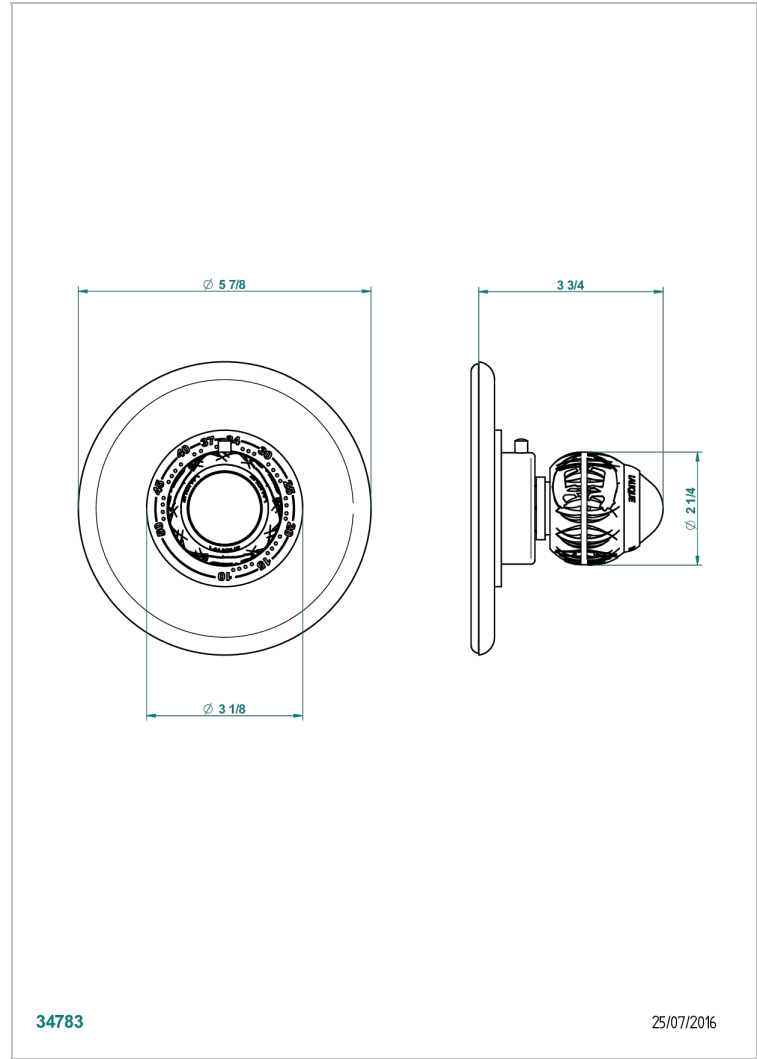

PANTHERE CLEAR CRYSTAL

A2H-15EN16EM

Trim for Eurotherm thermostat n° 8105N, 8200N, 8300

THG[®]
PARIS

CHARACTERISTIC

- Panthère Clear crystal
- Trim for Eurotherm thermostat n° 8105N, 8200N, 8300

RELATED SKU'S

- Ref. G00-8105N 1/2" Eurotherm thermostat, 40 l/min with wax cartridge
- Ref. G00-8200N 3/4" Eurotherm thermostat, 80 l/min

AVAILABLE FINITIONS

Antique nickel - H28
Black ceram - D30
Blush PVD - H62
Brass color PVD - H49
Brown bronze color PVD - F33
Gold color PVD - H52