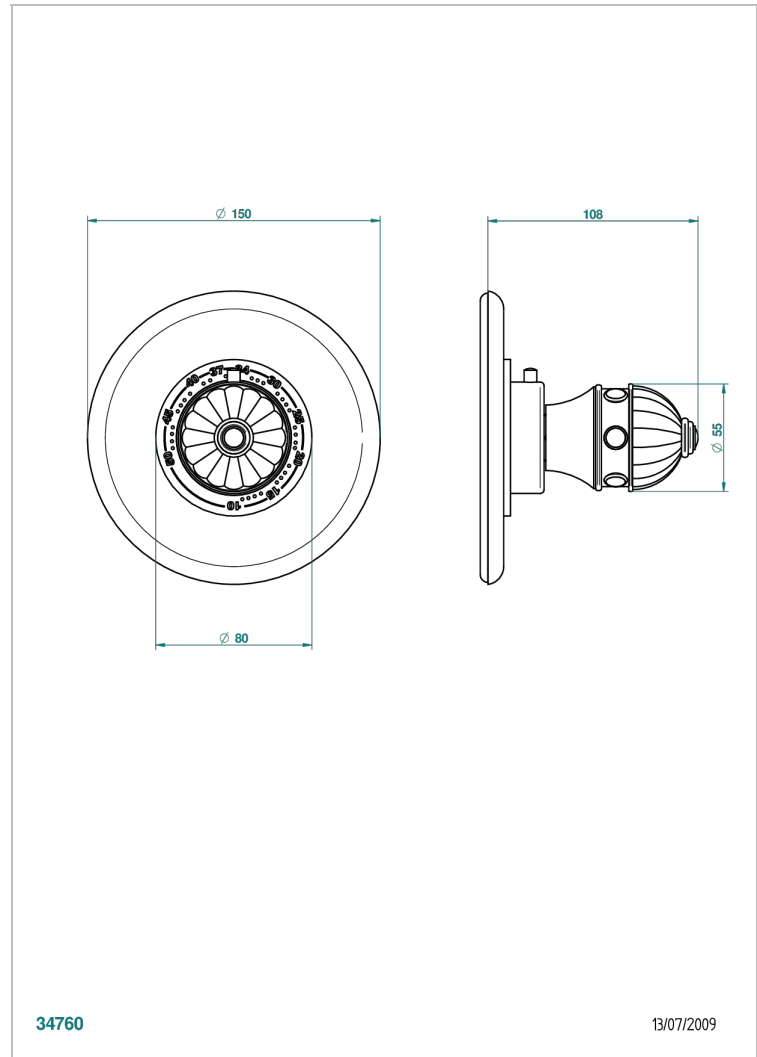

AMBOISE RED JASPER

A1L-15EN16EM

Trim plate and handle for eurotherm valve 8200/us & 8300/us

CHARACTERISTIC

- Amboise Red Jasper
- Trim plate and handle for eurotherm valve 8200/us & 8300/us

AVAILABLE FINITIONS