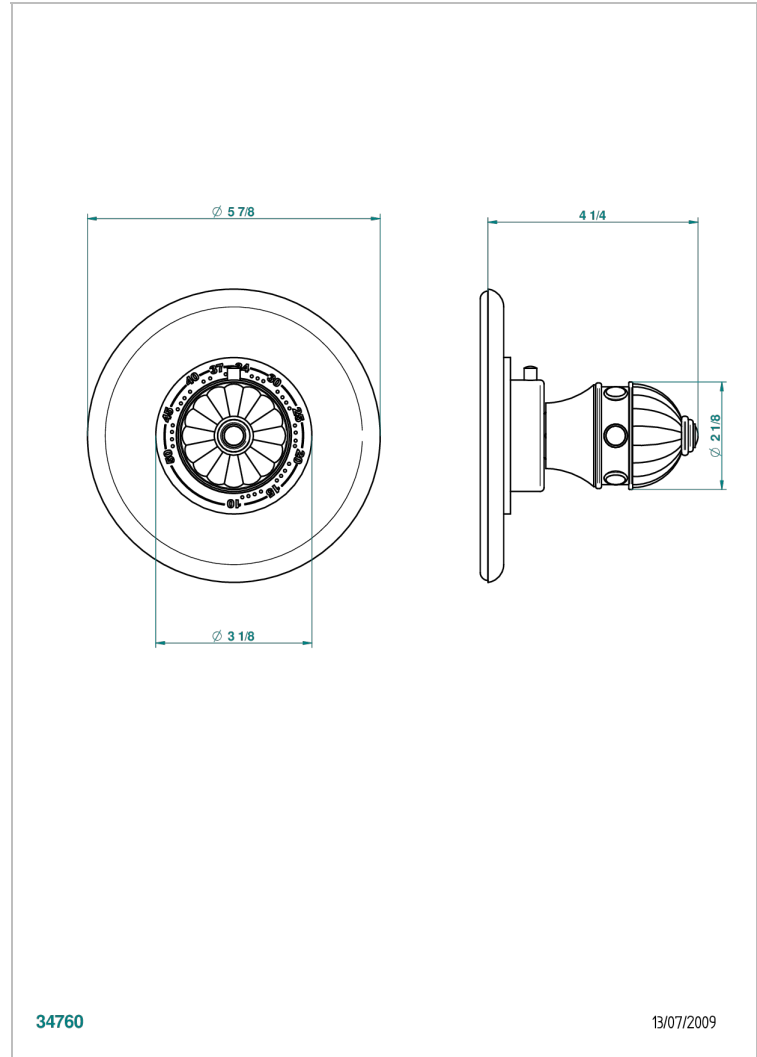

# AMBOISE RED JASPER

A1L-15EN16EM

Trim plate and handle for eurotherm valve 8200/us & 8300/us

## CHARACTERISTIC

- Amboise Red Jasper
- Trim plate and handle for eurotherm valve 8200/us & 8300/us