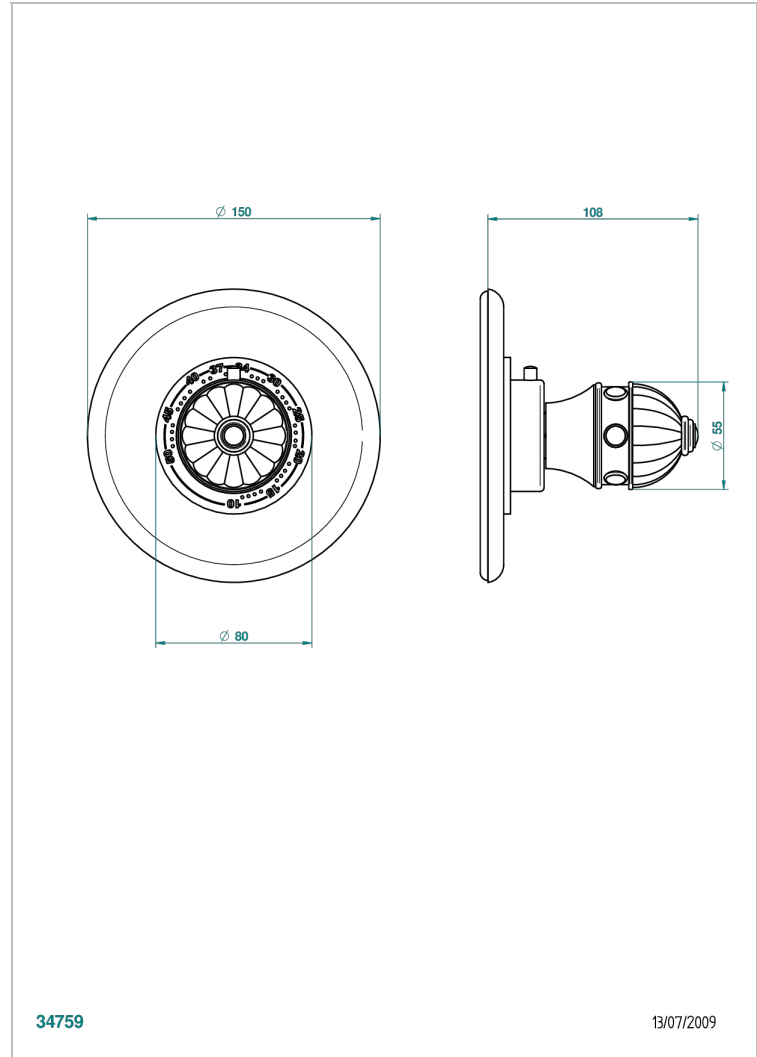

CHEVERNY LAPIS LAZULI

A1T-15EN16EM

Trim for Eurotherm thermostat n° 8105N, 8200N, 8300

THG[®]
PARIS

CHARACTERISTIC

- Cheverny Lapis Lazuli
- Trim for Eurotherm thermostat n° 8105N, 8200N, 8300

RELATED SKU'S

- Ref. G00-8105N 1/2" Eurotherm thermostat, 40 l/min with wax cartridge
- Ref. G00-8200N 3/4" Eurotherm thermostat, 80 l/min

AVAILABLE FINITIONS

Antique nickel - H28
Black ceram - D30
Blush PVD - H62
Brass color PVD - H49
Brown bronze color PVD - F33
Gold color PVD - H52