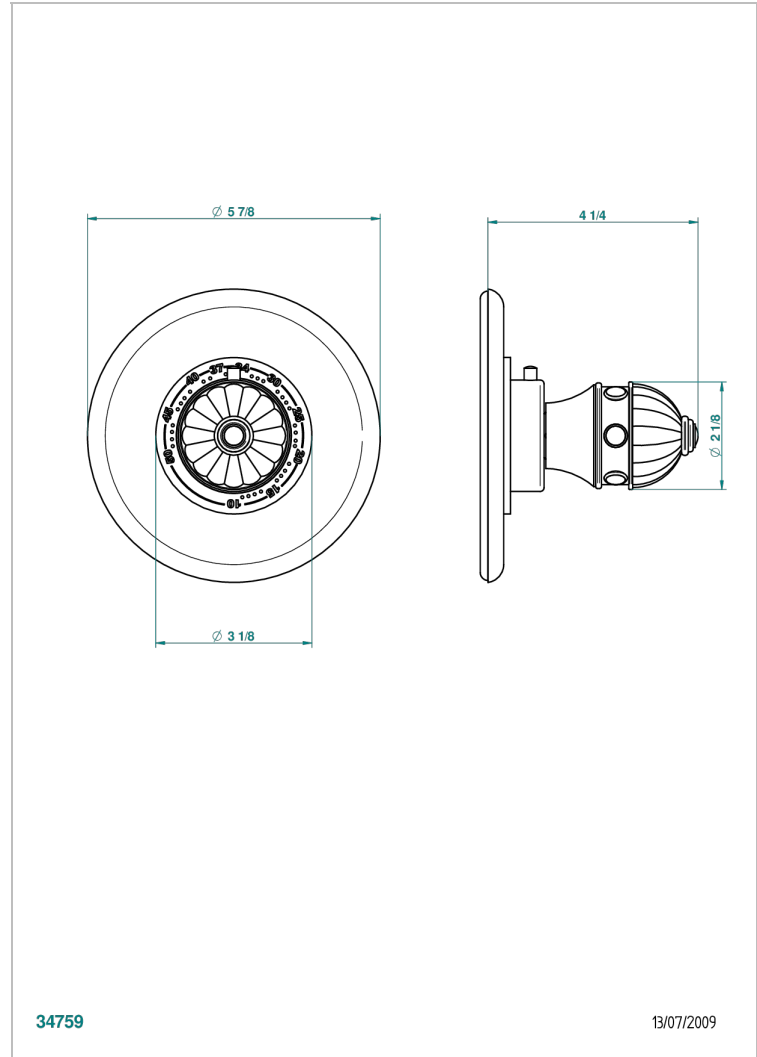

# CHEVERNY LAPIS LAZULI

A1T-15EN16EM

Trim for Eurotherm thermostat n° 8105N, 8200N, 8300

THG<sup>®</sup>  
PARIS

## CHARACTERISTIC

- Cheverny Lapis Lazuli
- Trim for Eurotherm thermostat n° 8105N, 8200N, 8300

## RELATED SKU'S

- Ref. G00-8105N 1/2" Eurotherm thermostat, 40 l/min with wax cartridge
- Ref. G00-8200N 3/4" Eurotherm thermostat, 80 l/min