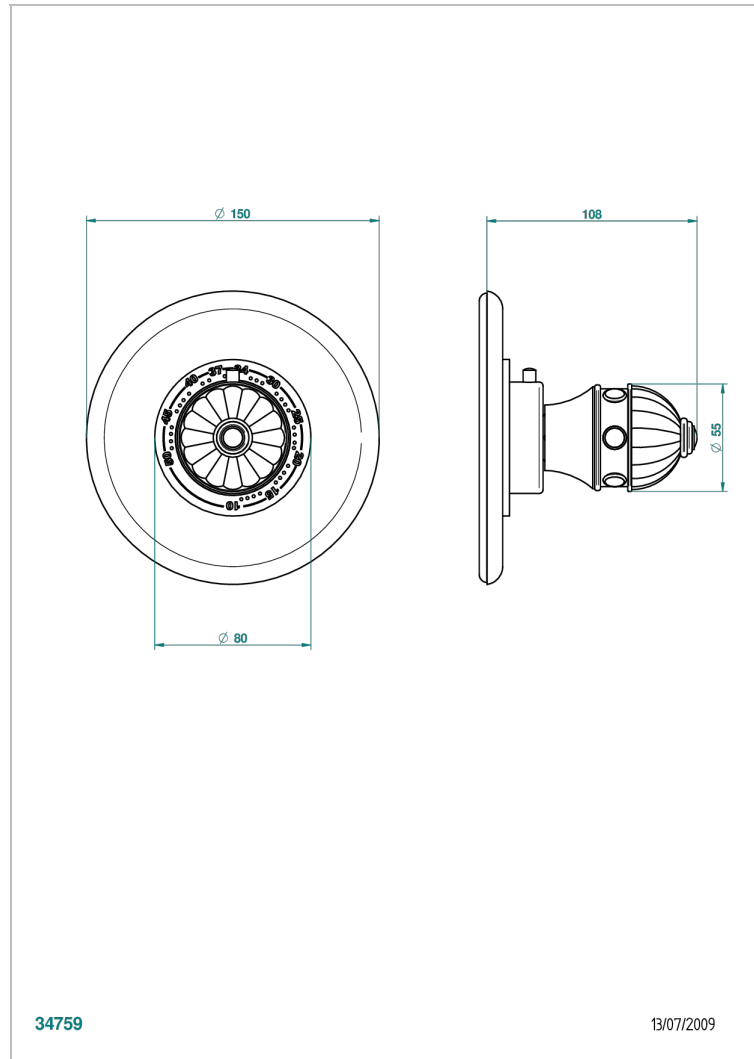

CHEVERNY LAPIS LAZULI

A1T-15EN16EM

Trim for Eurotherm thermostat n° 8105N, 8200N, 8300

THG[®]
PARIS

CHARACTERISTIC

- Cheverny Lapis Lazuli
- Trim for Eurotherm thermostat n° 8105N, 8200N, 8300

RELATED SKU'S

- Ref. G00-8105N 1/2" Eurotherm thermostat, 40 l/min with wax cartridge
- Ref. G00-8200N 3/4" Eurotherm thermostat, 80 l/min

AVAILABLE FINITIONS

Antique nickel - H28
Black ceram - D30
Blush PVD - H62
Brass color PVD - H49
Brown bronze color PVD - F33
Gold color PVD - H52