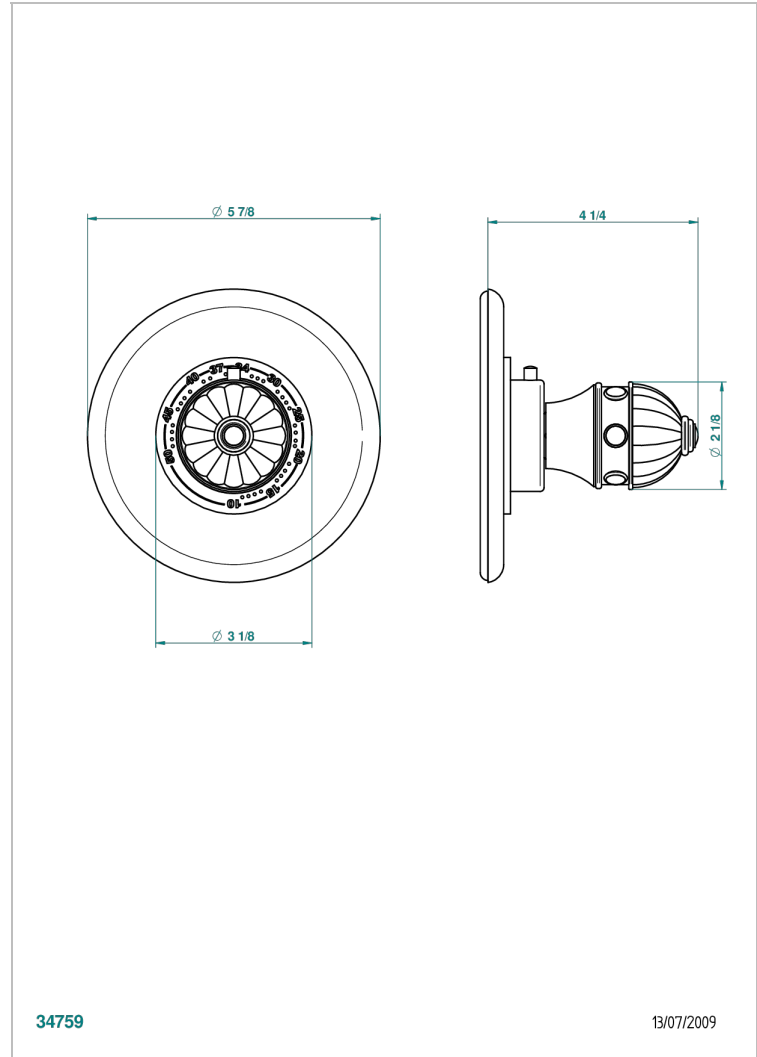

CHEVERNY LAPIS LAZULI

A1T-15EN16EM

Trim for Eurotherm thermostat n° 8105N, 8200N, 8300

THG[®]
PARIS

CHARACTERISTIC

- Cheverny Lapis Lazuli
- Trim for Eurotherm thermostat n° 8105N, 8200N, 8300

RELATED SKU'S

- Ref. G00-8105N 1/2" Eurotherm thermostat, 40 l/min with wax cartridge
- Ref. G00-8200N 3/4" Eurotherm thermostat, 80 l/min

AVAILABLE FINITIONS

Antique nickel - H28
Black ceram - D30
Blush PVD - H62
Brass color PVD - H49
Brown bronze color PVD - F33
Gold color PVD - H52