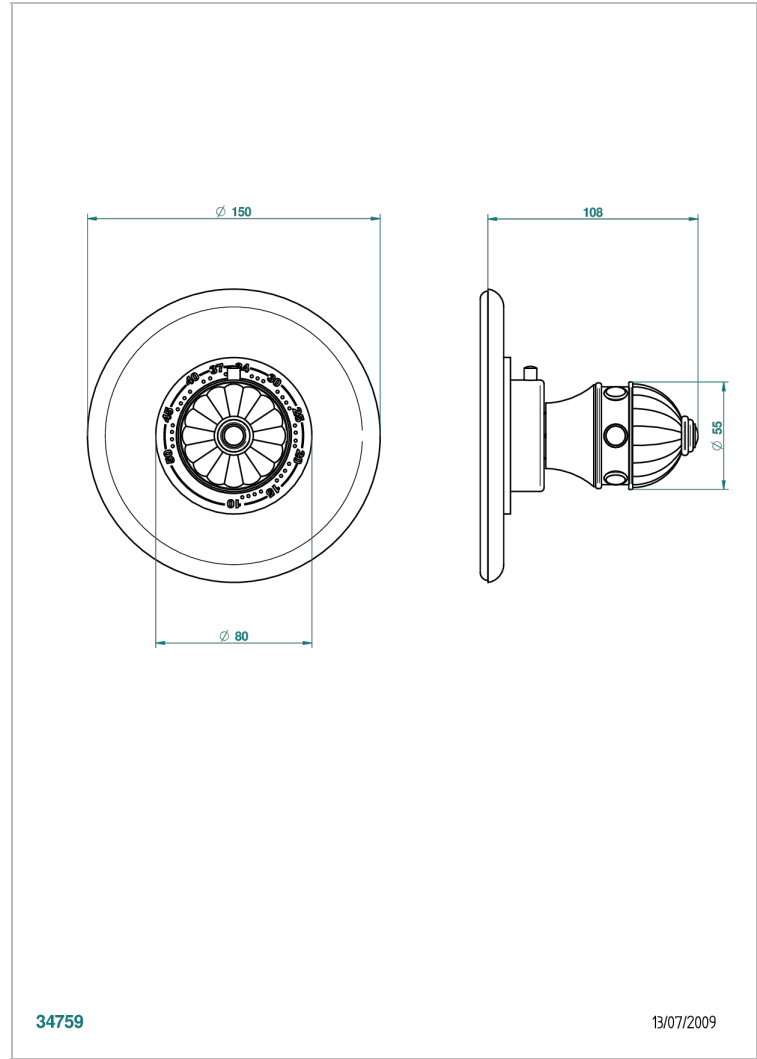

AMBOISE LAPIS LAZULI

A1K-15EN16EM

Trim plate and handle for eurotherm valve 8200/us & 8300/us

THG[®]
PARIS

CHARACTERISTIC

- Amboise Lapis Lazuli
- Trim plate and handle for eurotherm valve 8200/us & 8300/us