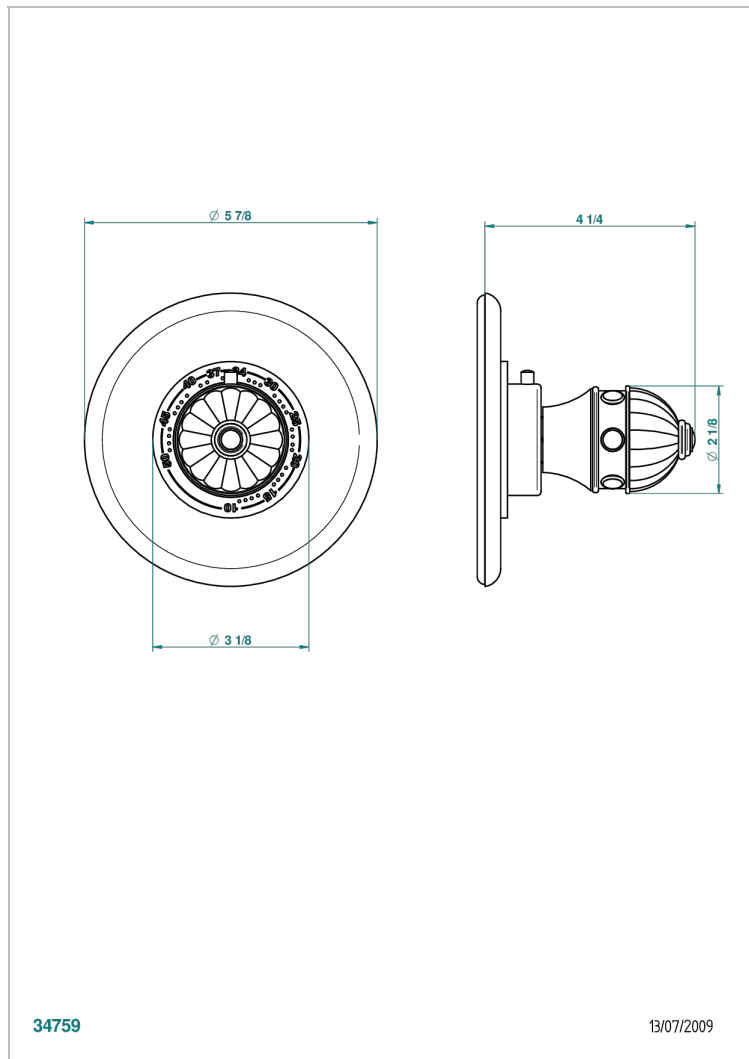

AMBOISE LAPIS LAZULI

A1K-15EN16EM

Trim plate and handle for eurotherm valve 8200/us & 8300/us

THG[®]
PARIS

CHARACTERISTIC

- Amboise Lapis Lazuli
- Trim plate and handle for eurotherm valve 8200/us & 8300/us