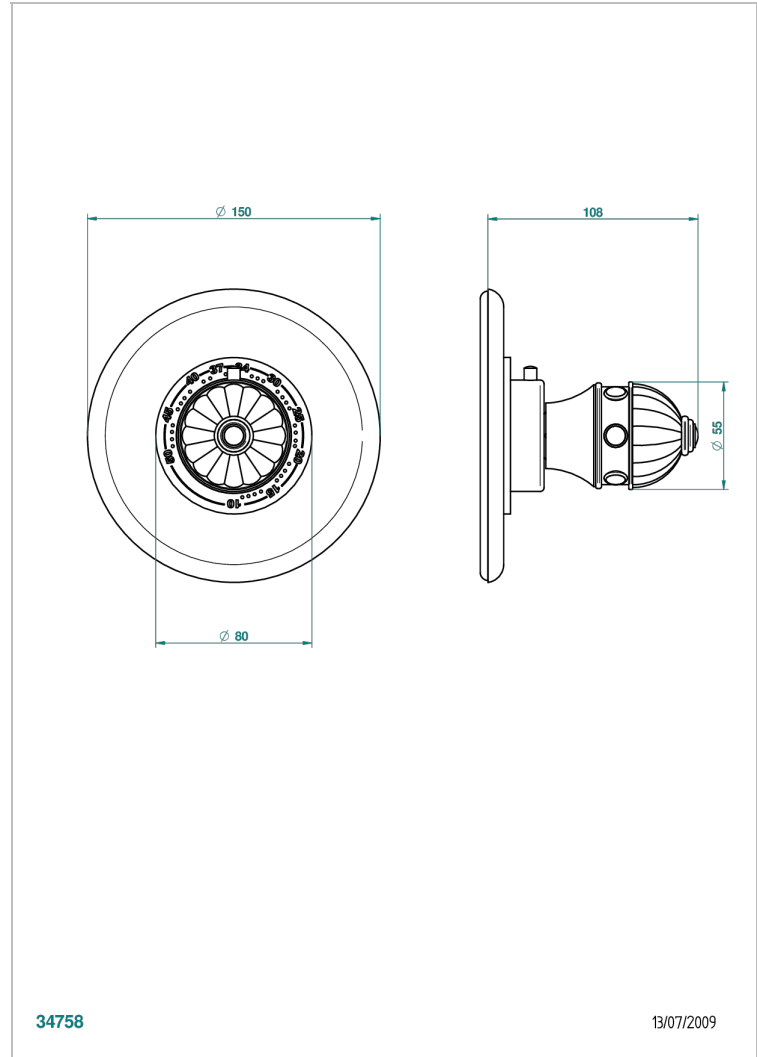

CHEVERNY MALACHITE

A1S-15EN16EM

Trim plate and handle for eurotherm valve 8200/us & 8300/us

THG[®]
PARIS

CHARACTERISTIC

- Cheverny Malachite
- Trim plate and handle for eurotherm valve 8200/us & 8300/us

AVAILABLE FINITIONS