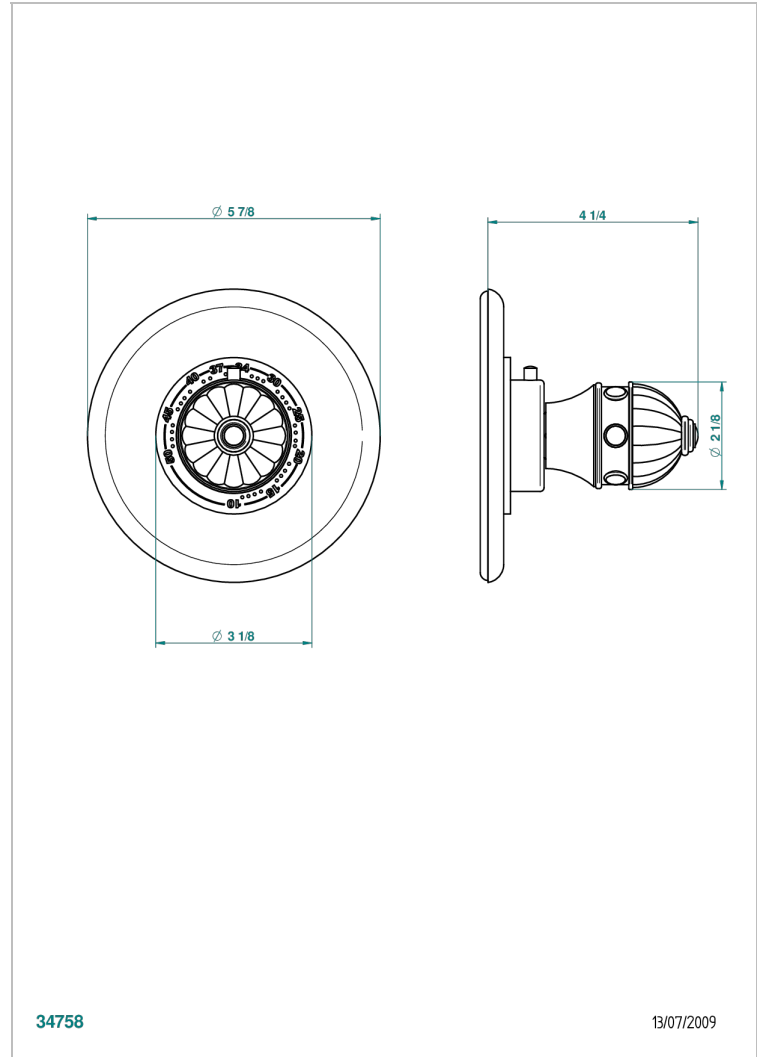

CHEVERNY MALACHITE

A1S-15EN16EM

Trim plate and handle for eurotherm valve 8200/us & 8300/us

THG[®]
PARIS

34758

13/07/2009

CHARACTERISTIC

- Cheverny Malachite
- Trim plate and handle for eurotherm valve 8200/us & 8300/us