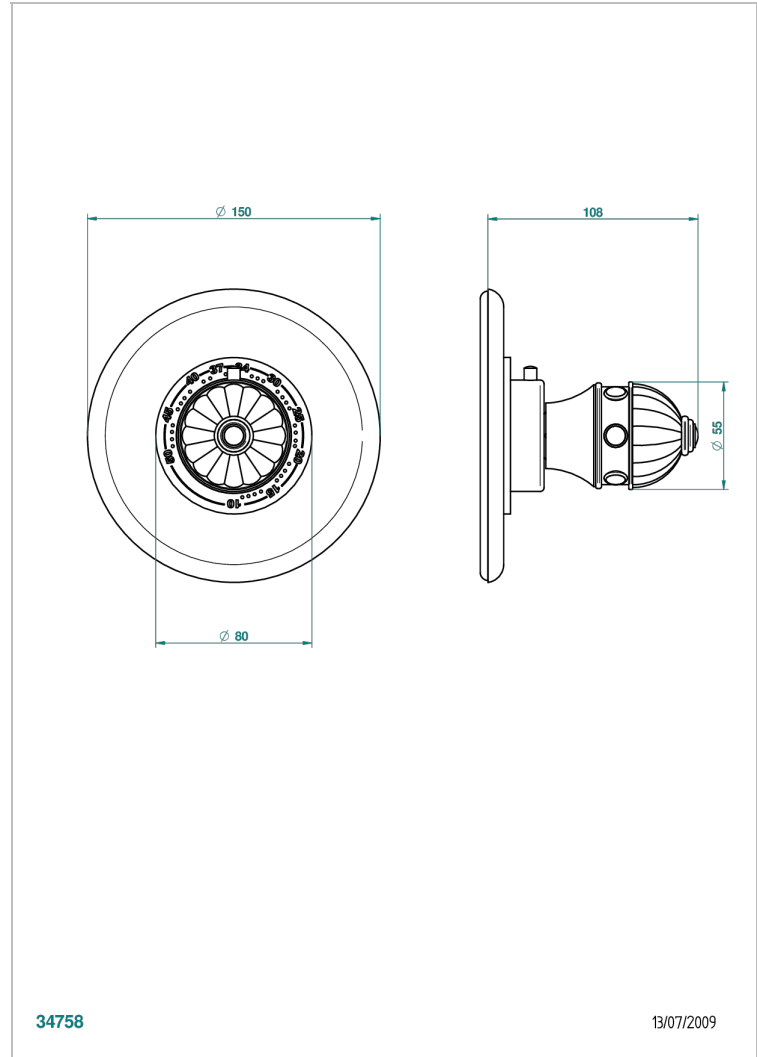

CHEVERNY MALACHITE

A1S-15EN16EM

Trim for Eurotherm thermostat n° 8105N, 8200N, 8300

THG[®]
PARIS

34758

13/07/2009

CHARACTERISTIC

- Cheverny Malachite
- Trim for Eurotherm thermostat n° 8105N, 8200N, 8300

RELATED SKU'S

- Ref. G00-8105N 1/2" Eurotherm thermostat, 40 l/min with wax cartridge
- Ref. G00-8200N 3/4" Eurotherm thermostat, 80 l/min

AVAILABLE FINITIONS

Antique nickel - H28
Black ceram - D30
Blush PVD - H62
Brass color PVD - H49
Brown bronze color PVD - F33
Gold color PVD - H52