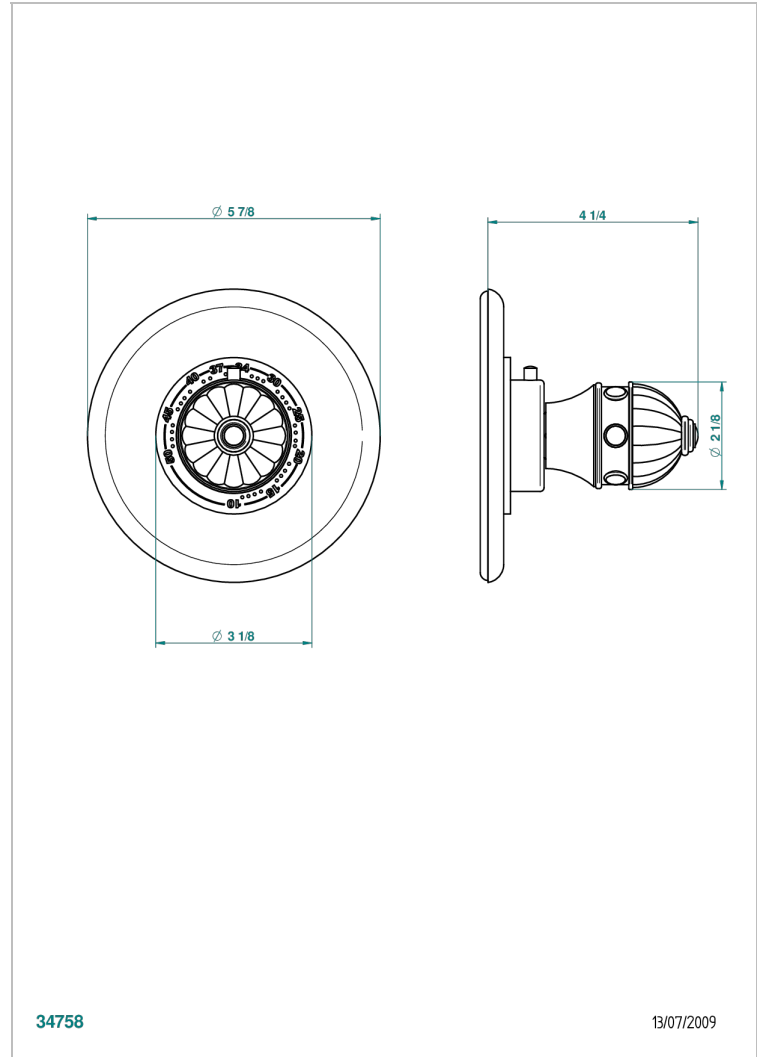

CHEVERNY MALACHITE

A1S-15EN16EM

Trim for Eurotherm thermostat n° 8105N, 8200N, 8300

THG[®]
PARIS

CHARACTERISTIC

- Cheverny Malachite
- Trim for Eurotherm thermostat n° 8105N, 8200N, 8300

RELATED SKU'S

- Ref. G00-8105N 1/2" Eurotherm thermostat, 40 l/min with wax cartridge
- Ref. G00-8200N 3/4" Eurotherm thermostat, 80 l/min