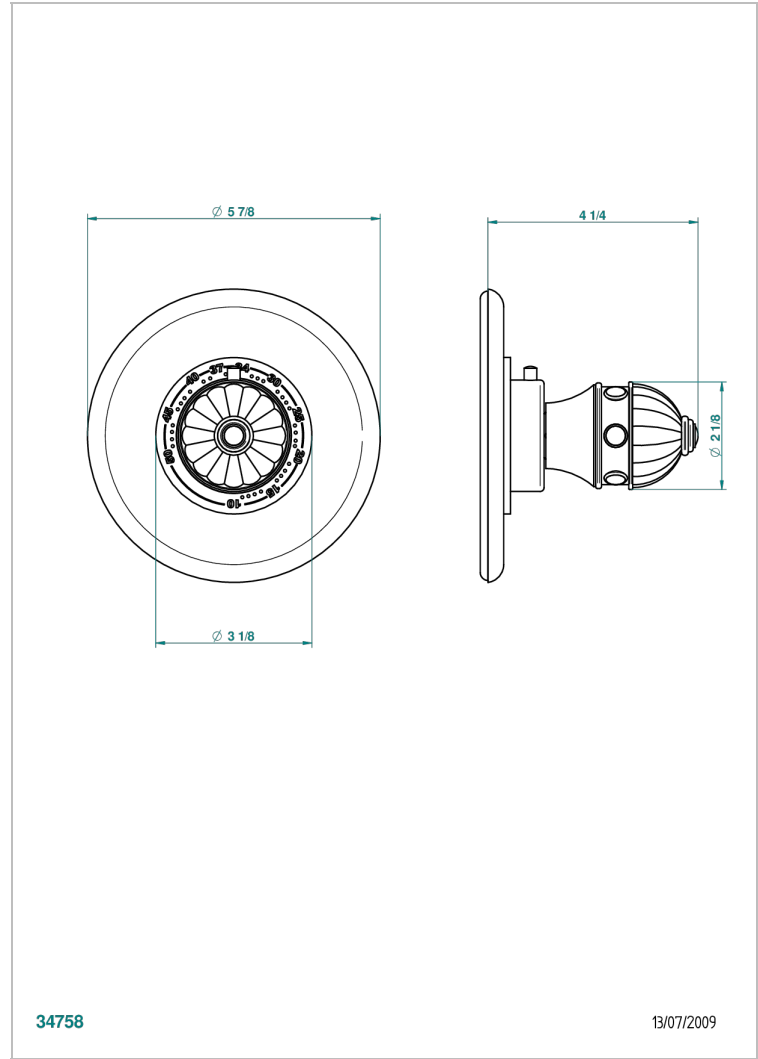

CHEVERNY MALACHITE

A1S-15EN16EM

Trim for Eurotherm thermostat n° 8105N, 8200N, 8300

THG[®]
PARIS

CHARACTERISTIC

- Cheverny Malachite
- Trim for Eurotherm thermostat n° 8105N, 8200N, 8300

RELATED SKU'S

- Ref. G00-8105N 1/2" Eurotherm thermostat, 40 l/min with wax cartridge
- Ref. G00-8200N 3/4" Eurotherm thermostat, 80 l/min