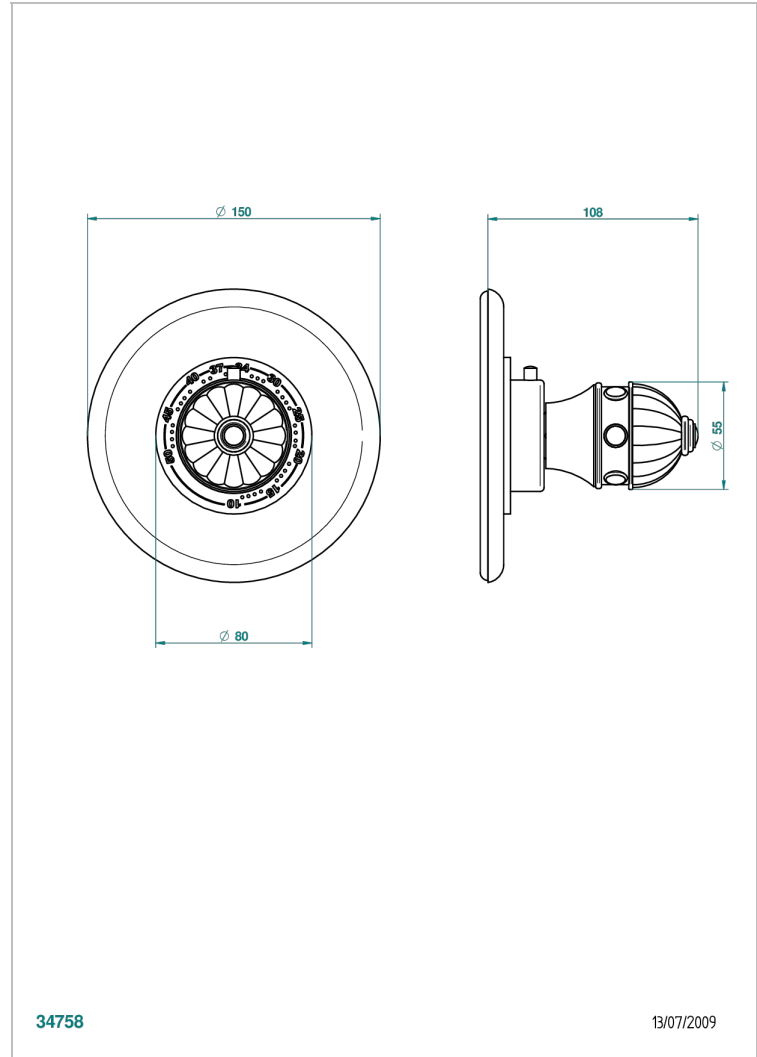

AMBOISE MALACHITE

A1J-15EN16EM

Trim plate and handle for eurotherm valve 8200/us & 8300/us

CHARACTERISTIC

- Amboise Malachite
- Trim plate and handle for eurotherm valve 8200/us & 8300/us

AVAILABLE FINITIONS