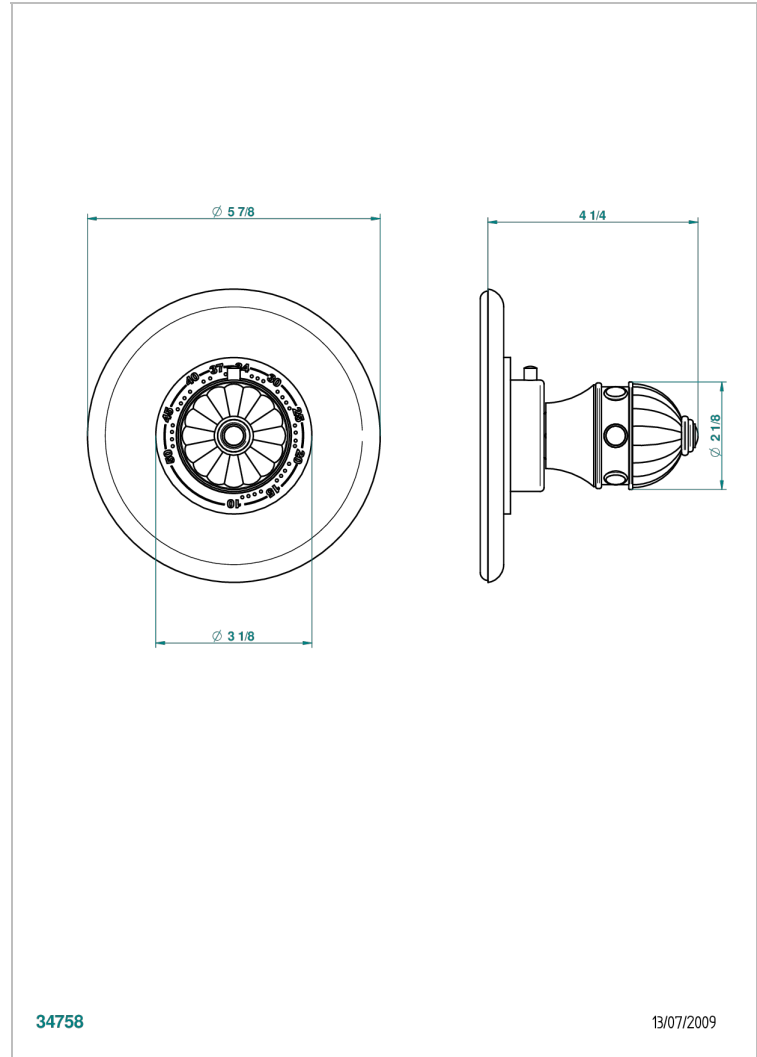

AMBOISE MALACHITE

A1J-15EN16EM

Trim plate and handle for eurotherm valve 8200/us & 8300/us

CHARACTERISTIC

- Amboise Malachite
- Trim plate and handle for eurotherm valve 8200/us & 8300/us

AVAILABLE FINITIONS