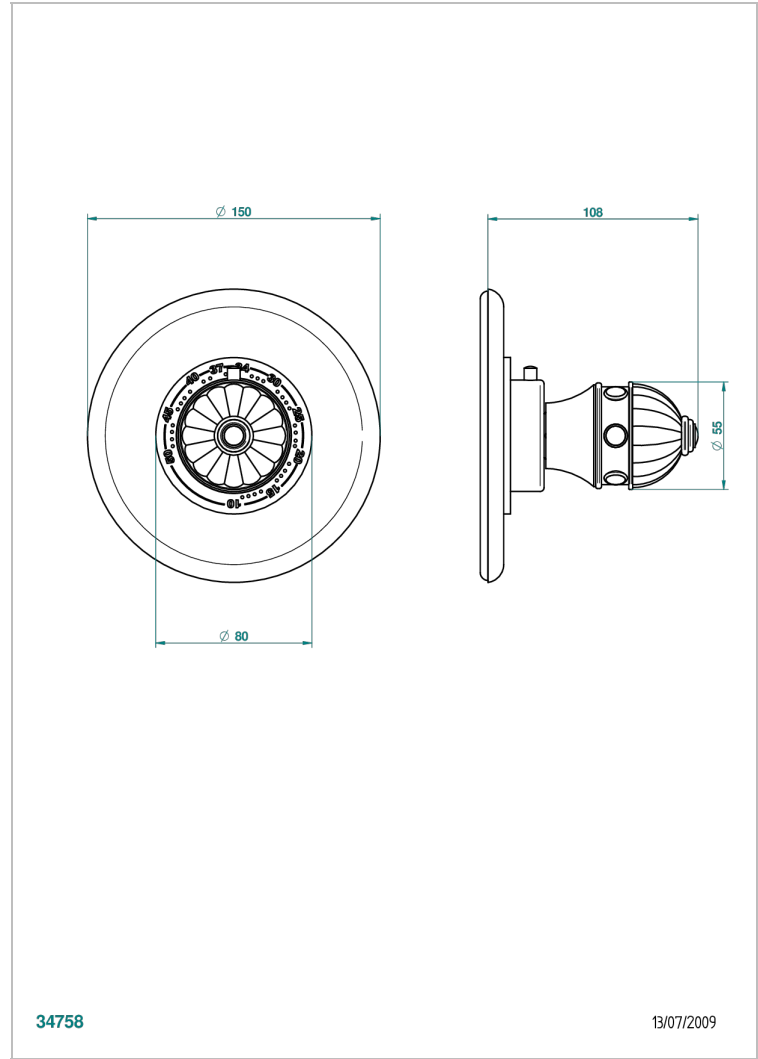

AMBOISE MALACHITE

A1J-15EN16EM

Trim for Eurotherm thermostat n° 8105N, 8200N, 8300

THG[®]
PARIS

CHARACTERISTIC

- Amboise Malachite
- Trim for Eurotherm thermostat n° 8105N, 8200N, 8300

RELATED SKU'S

- Ref. G00-8105N 1/2" Eurotherm thermostat, 40 l/min with wax cartridge
- Ref. G00-8200N 3/4" Eurotherm thermostat, 80 l/min