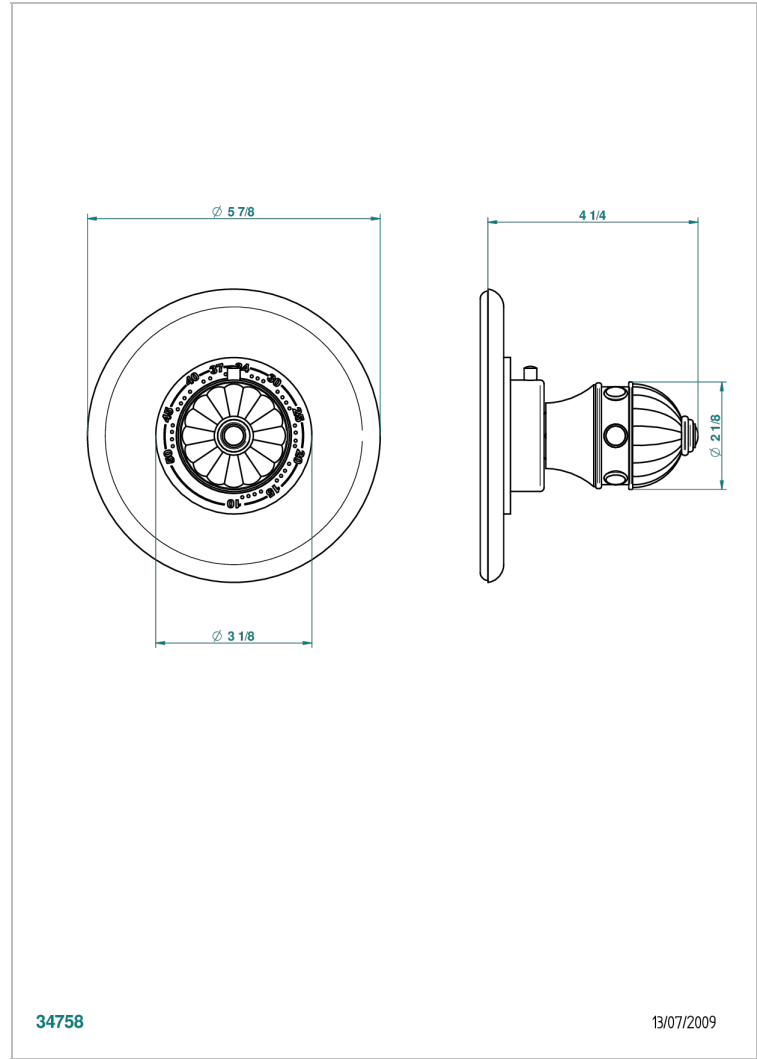

AMBOISE MALACHITE

A1J-15EN16EM

Trim for Eurotherm thermostat n° 8105N, 8200N, 8300

THG[®]
PARIS

CHARACTERISTIC

- Amboise Malachite
- Trim for Eurotherm thermostat n° 8105N, 8200N, 8300

RELATED SKU'S

- Ref. G00-8105N 1/2" Eurotherm thermostat, 40 l/min with wax cartridge
- Ref. G00-8200N 3/4" Eurotherm thermostat, 80 l/min